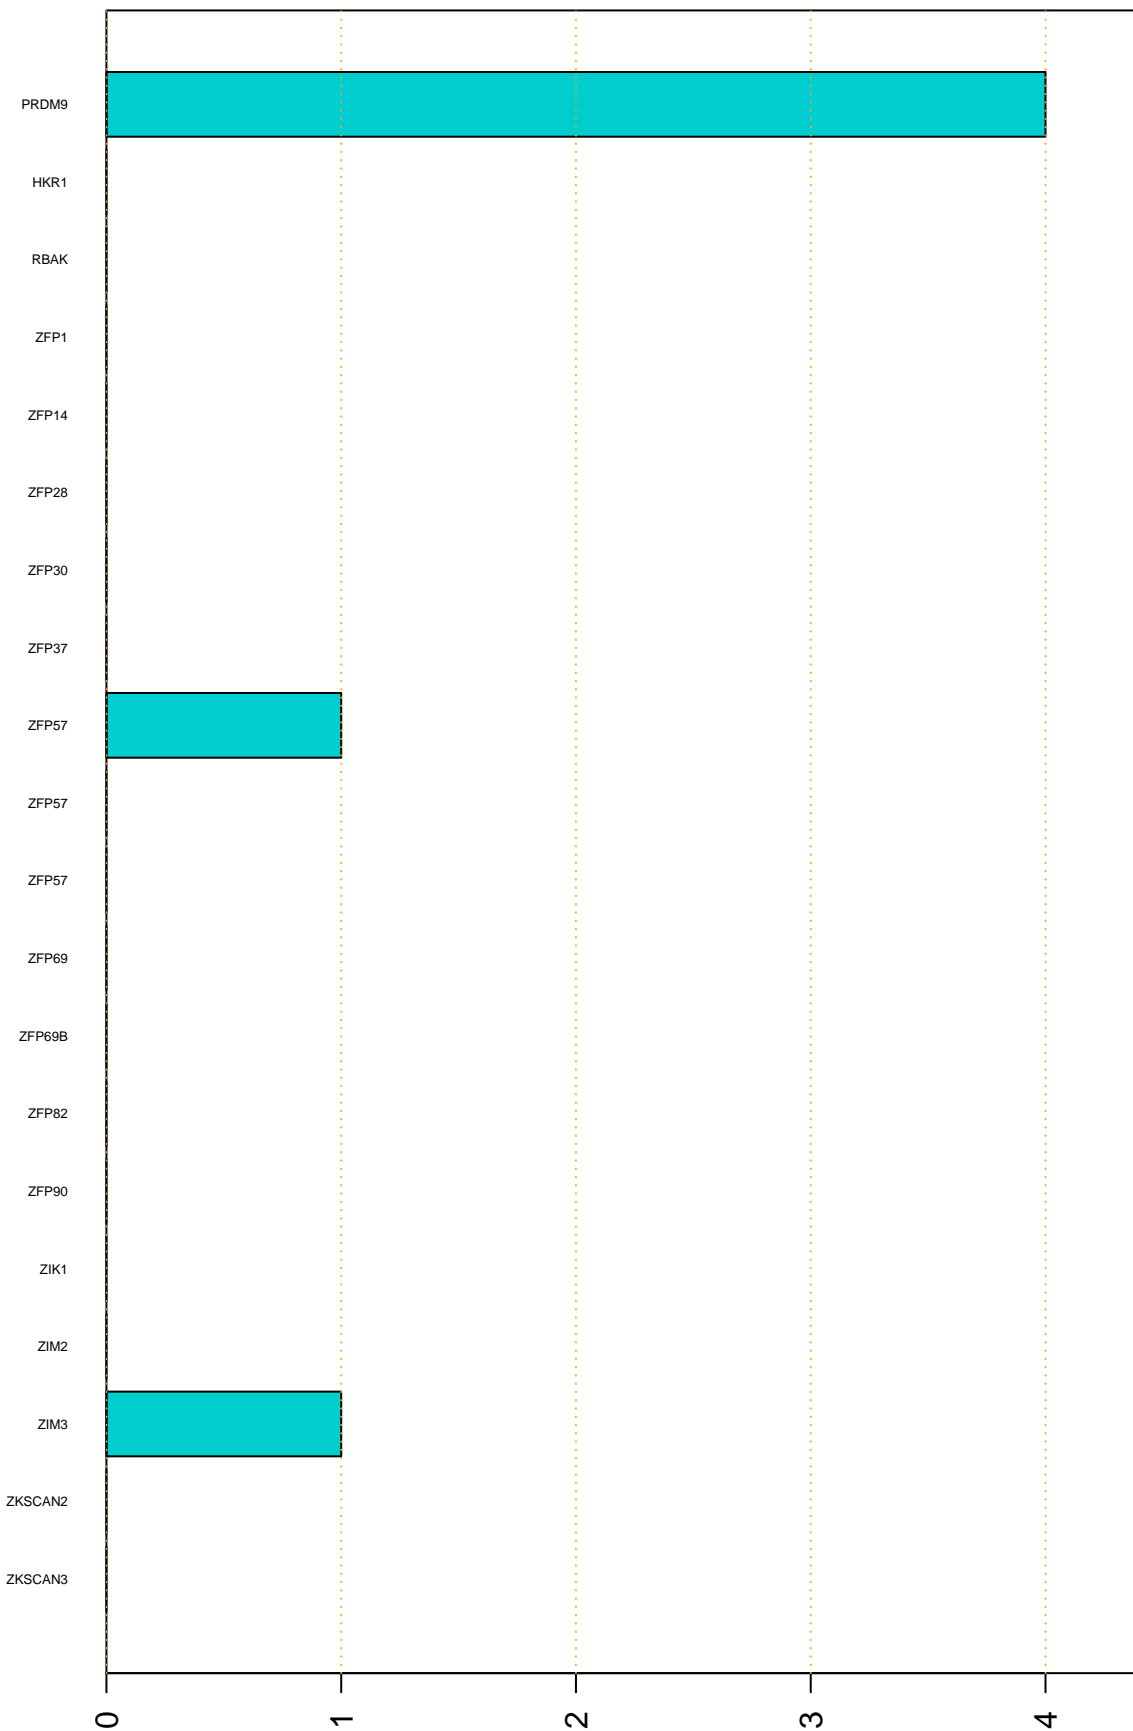

Enriched KZFP

#TE sfam with peak