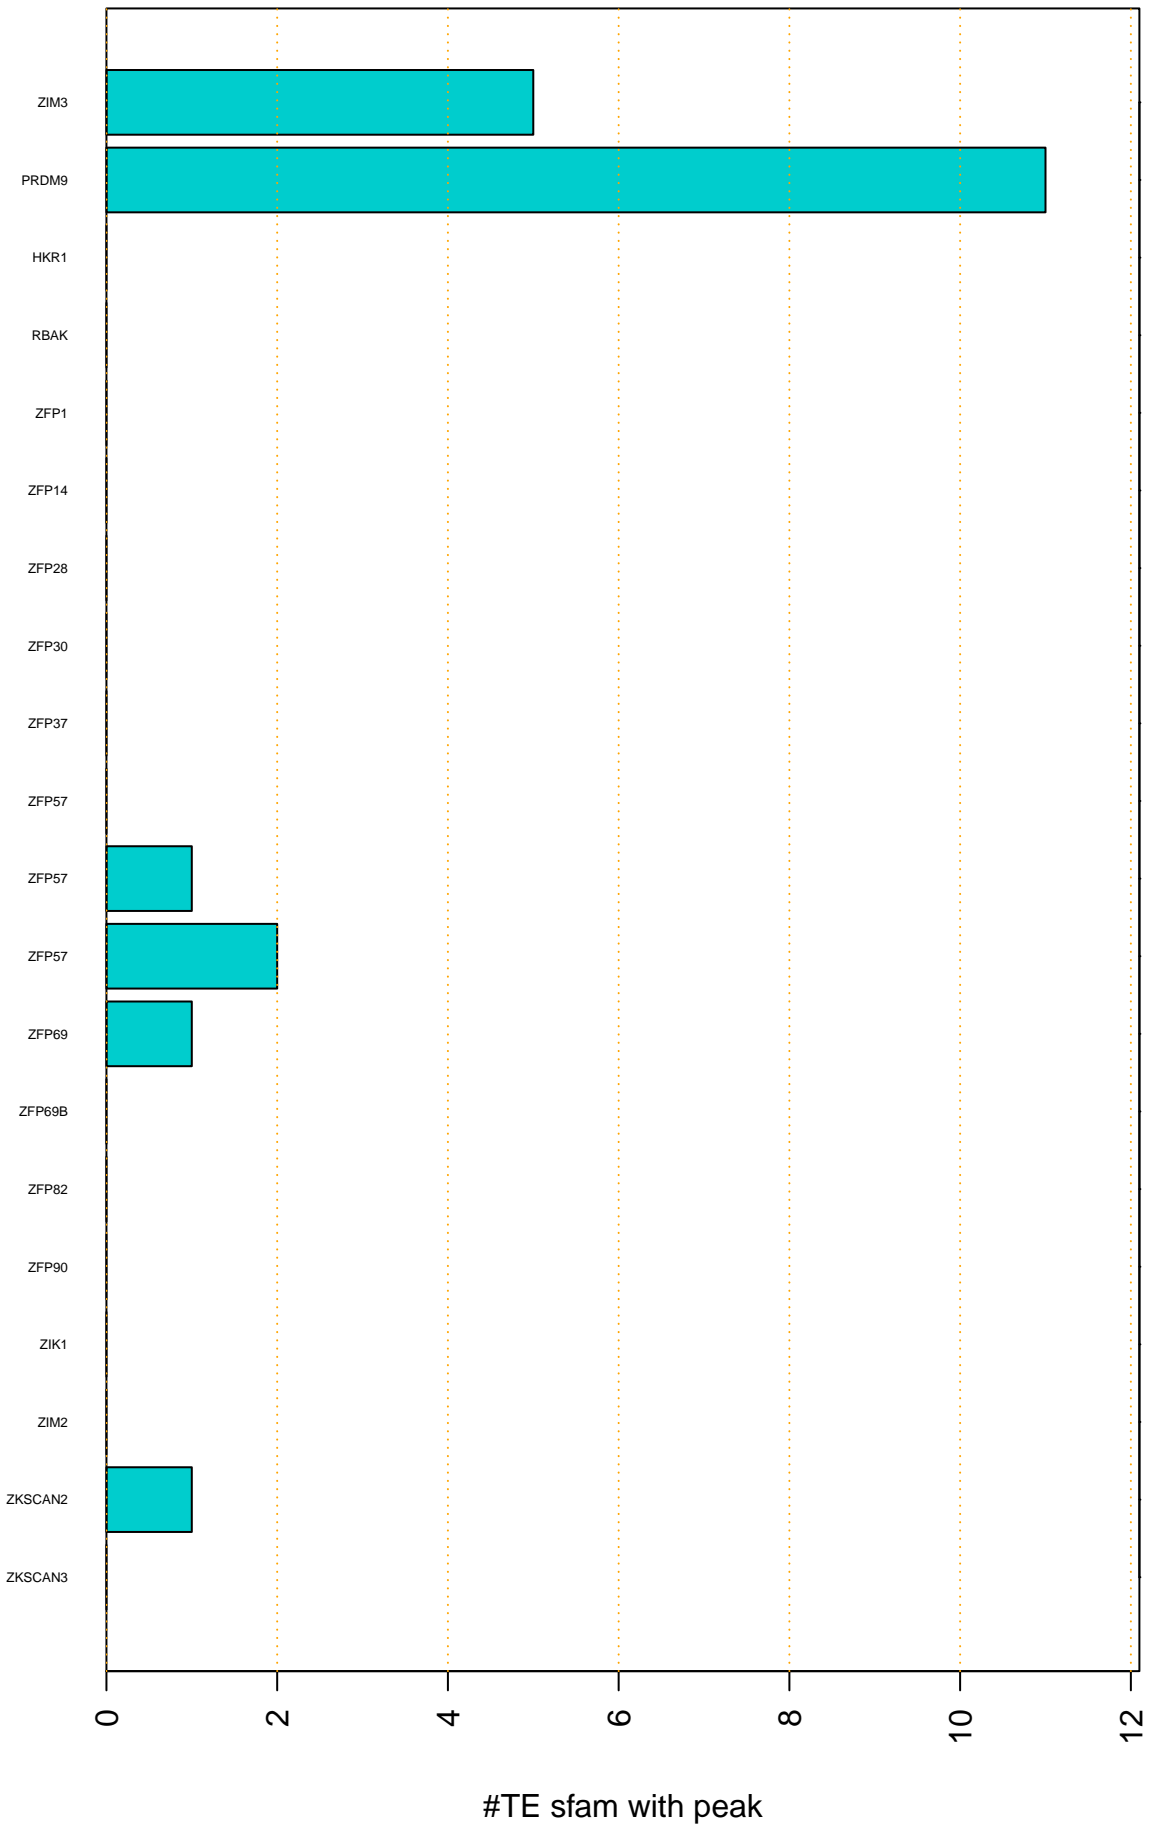

Enriched KZFP

#TE sfam with peak