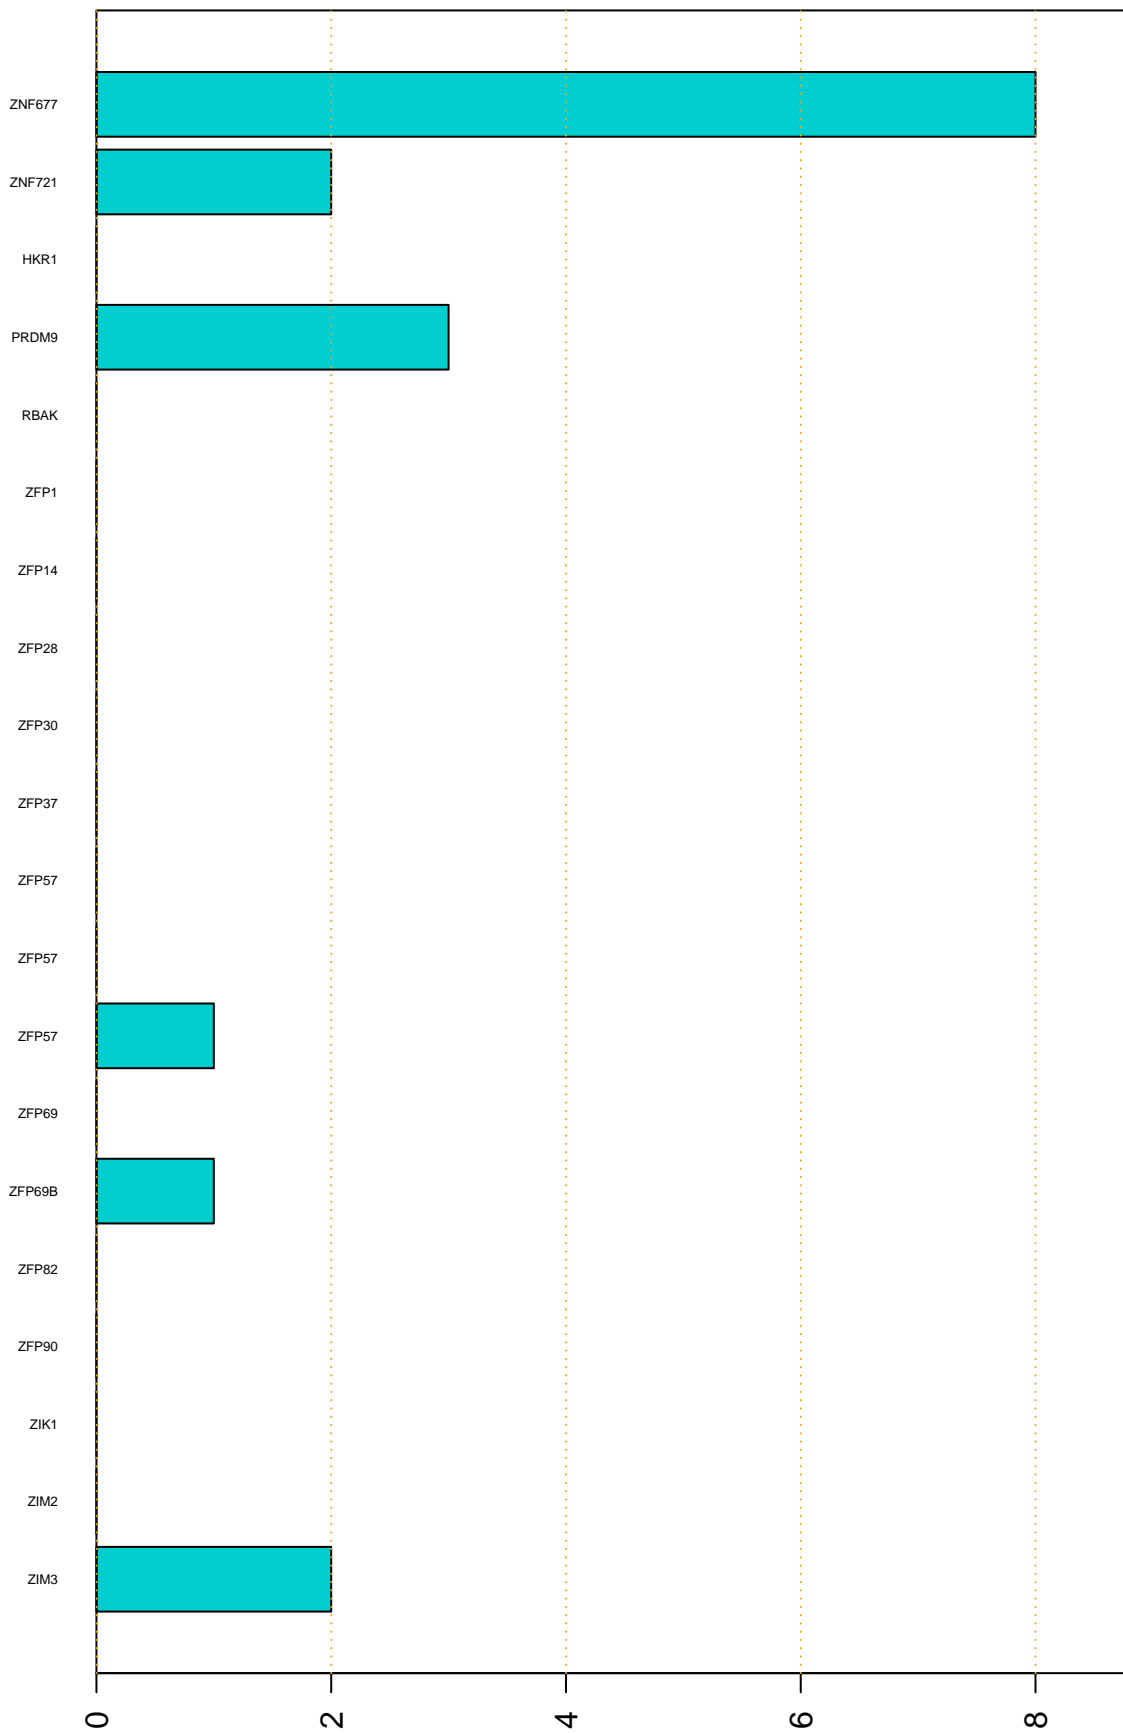

Enriched KZFP

#TE sfam with peak