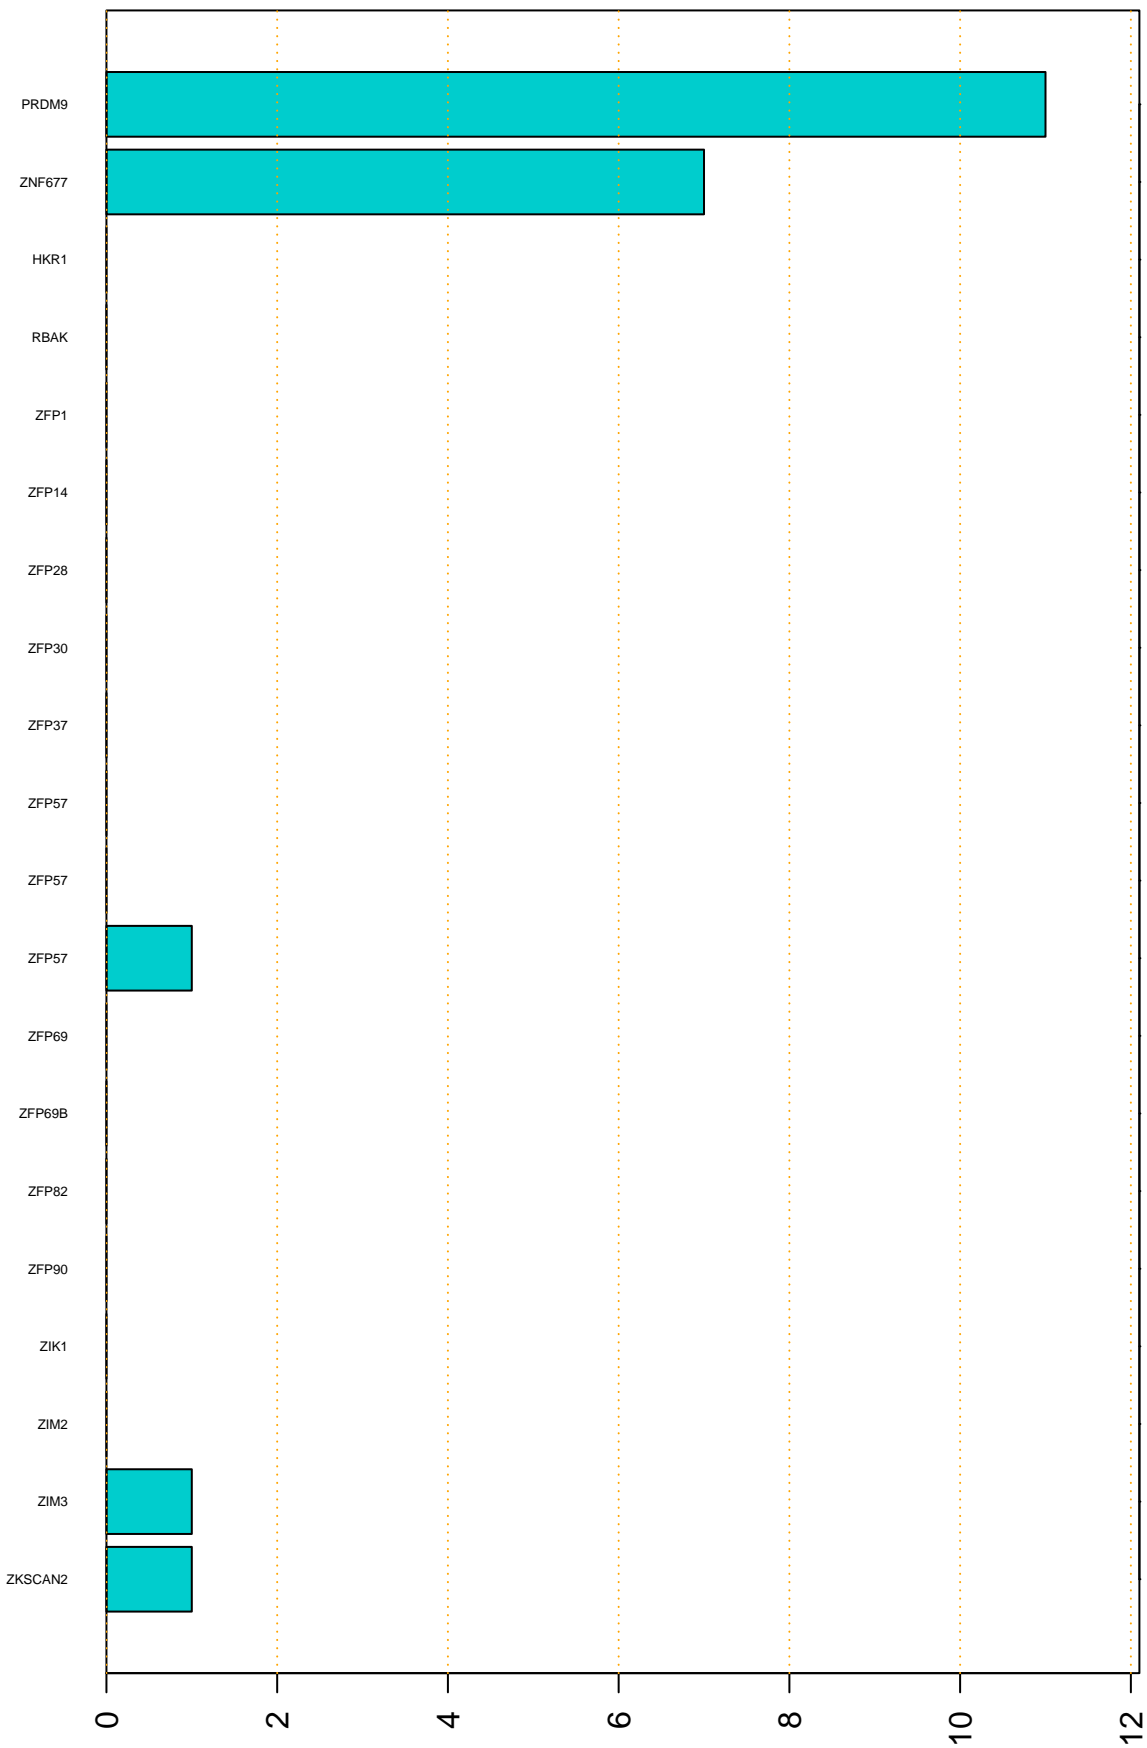

Enriched KZFP

#TE sfam with peak