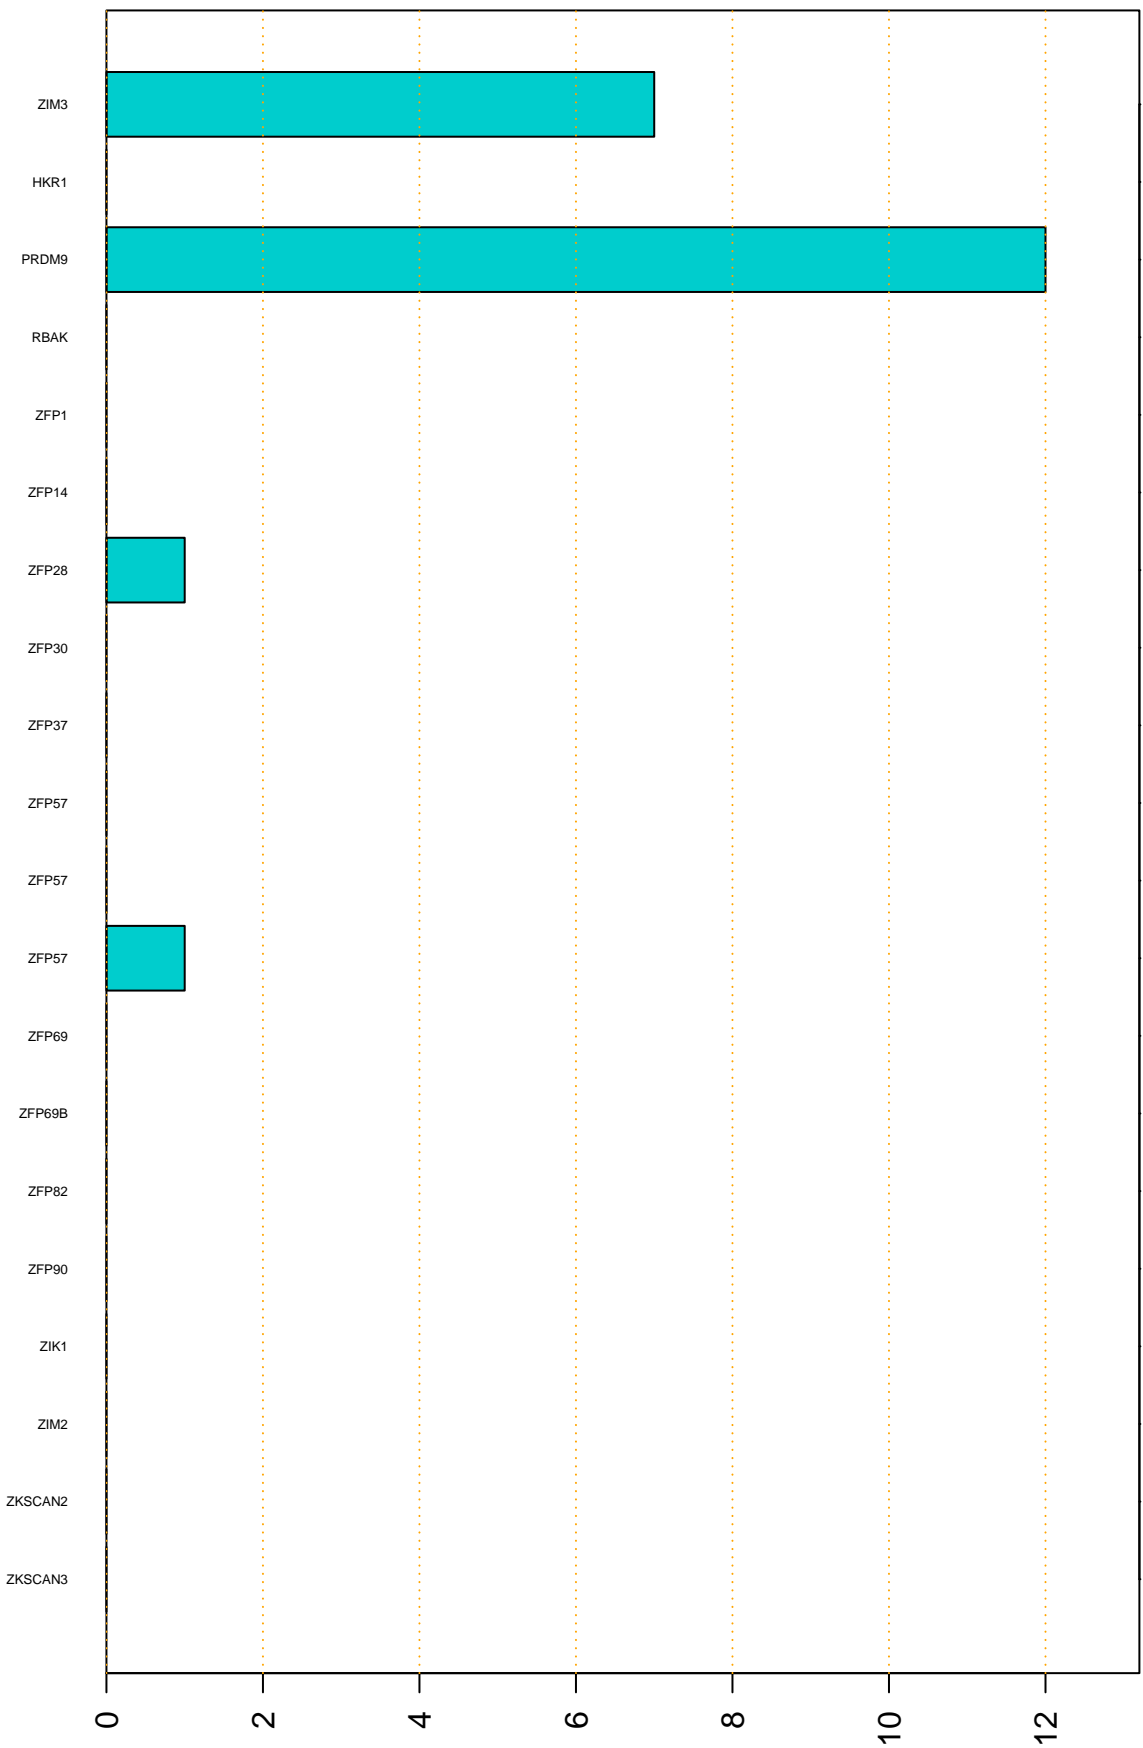

Enriched KZFP

#TE sfam with peak