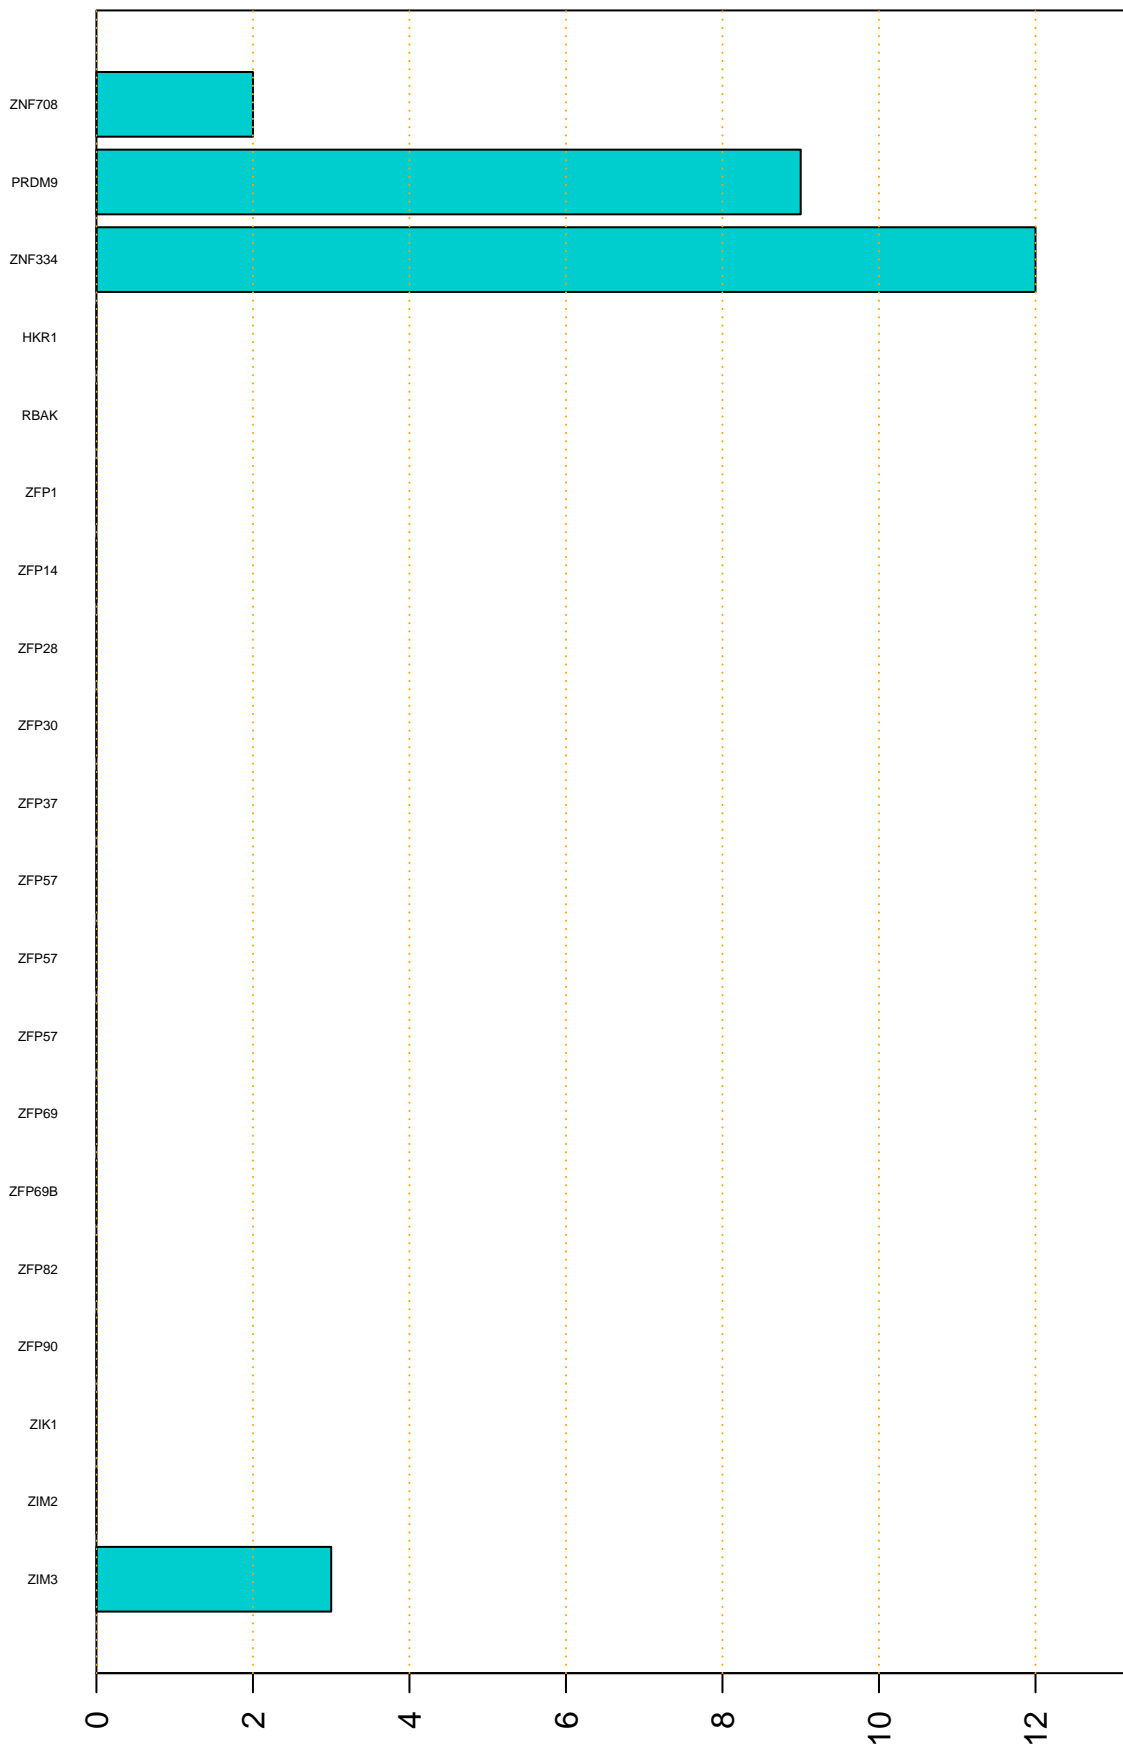

Enriched KZFP

#TE sfam with peak