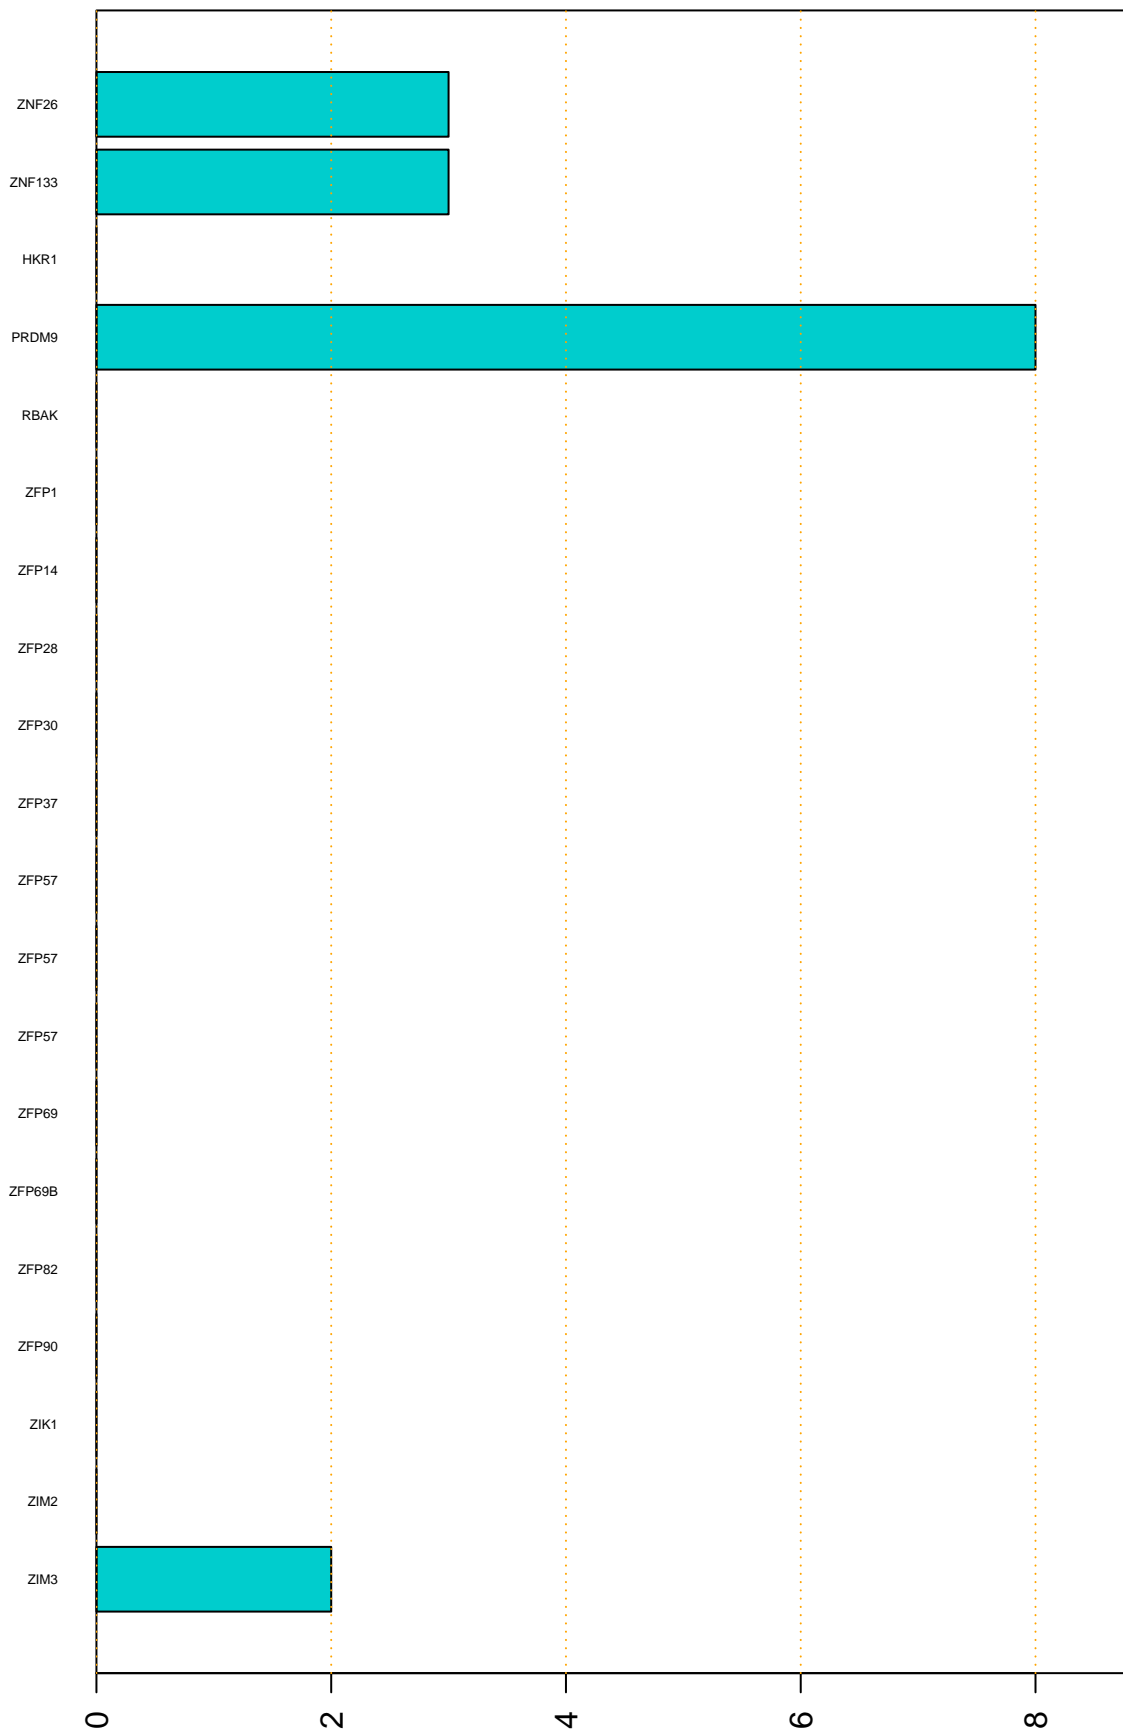

Enriched KZFP

#TE sfam with peak