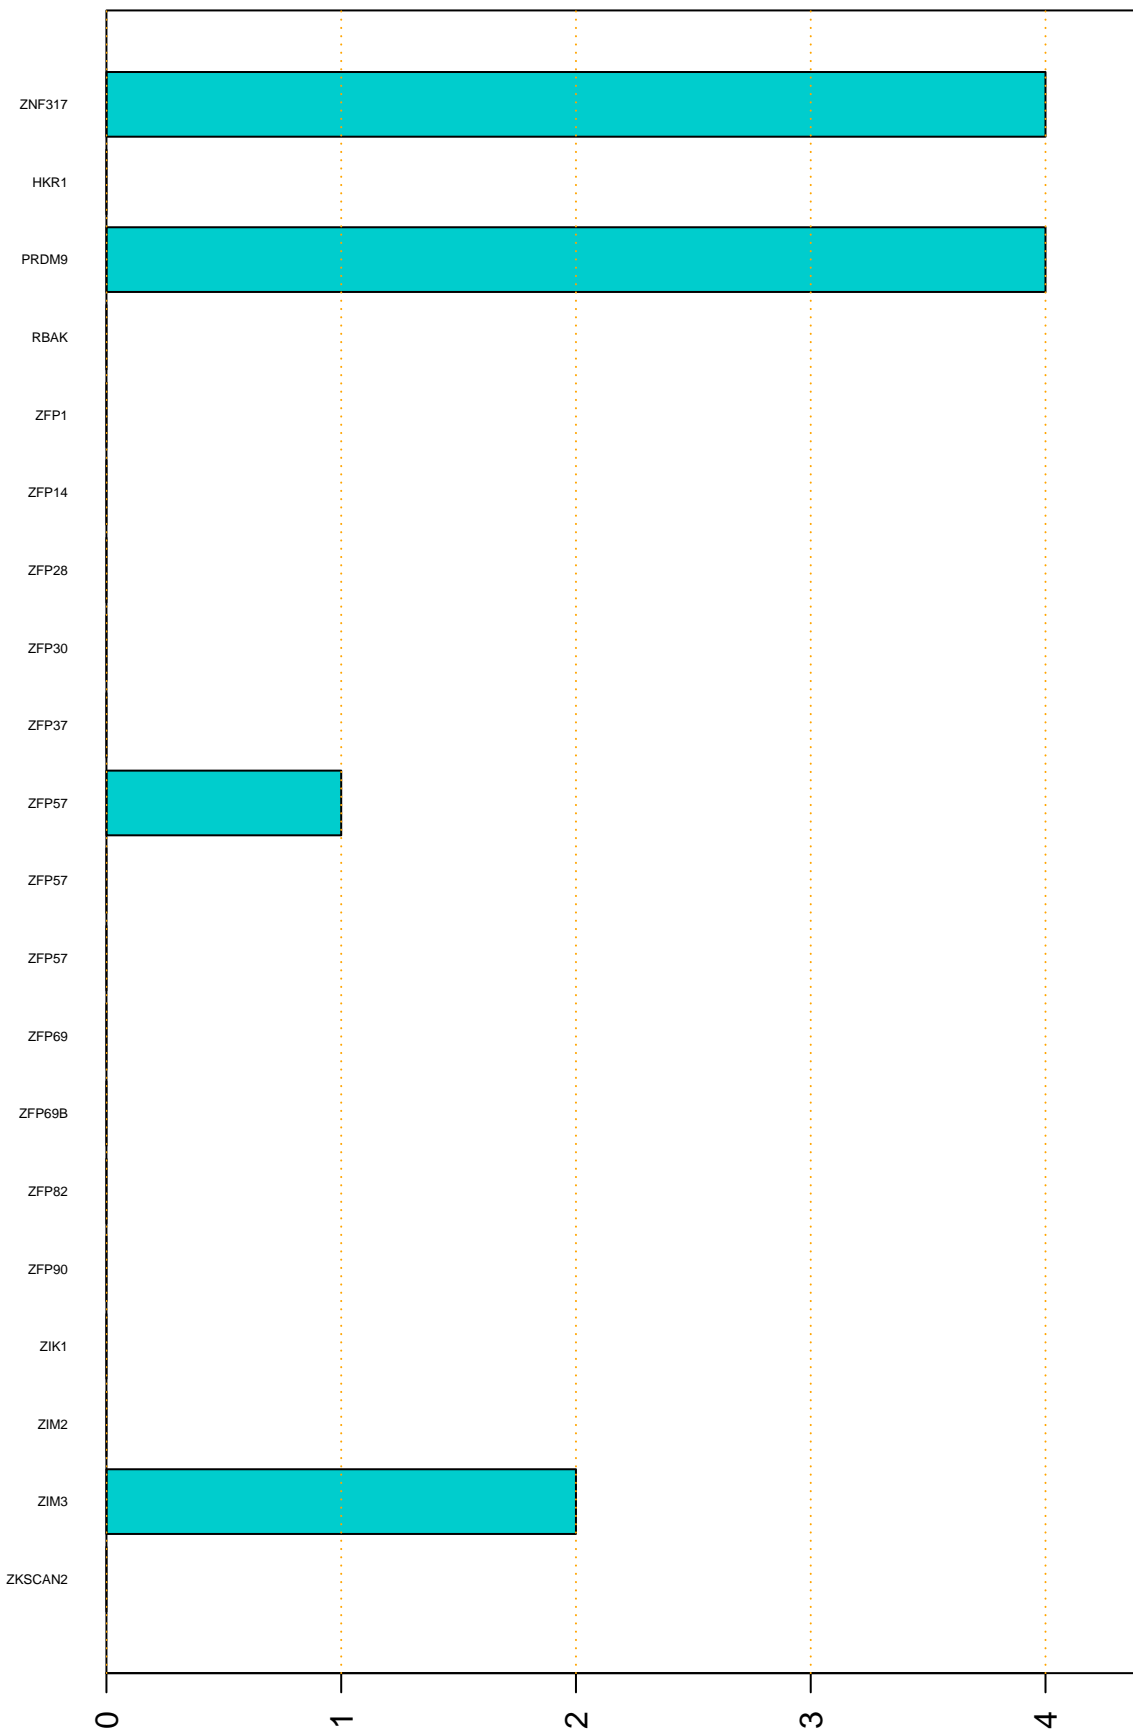

Enriched KZFP

#TE sfam with peak