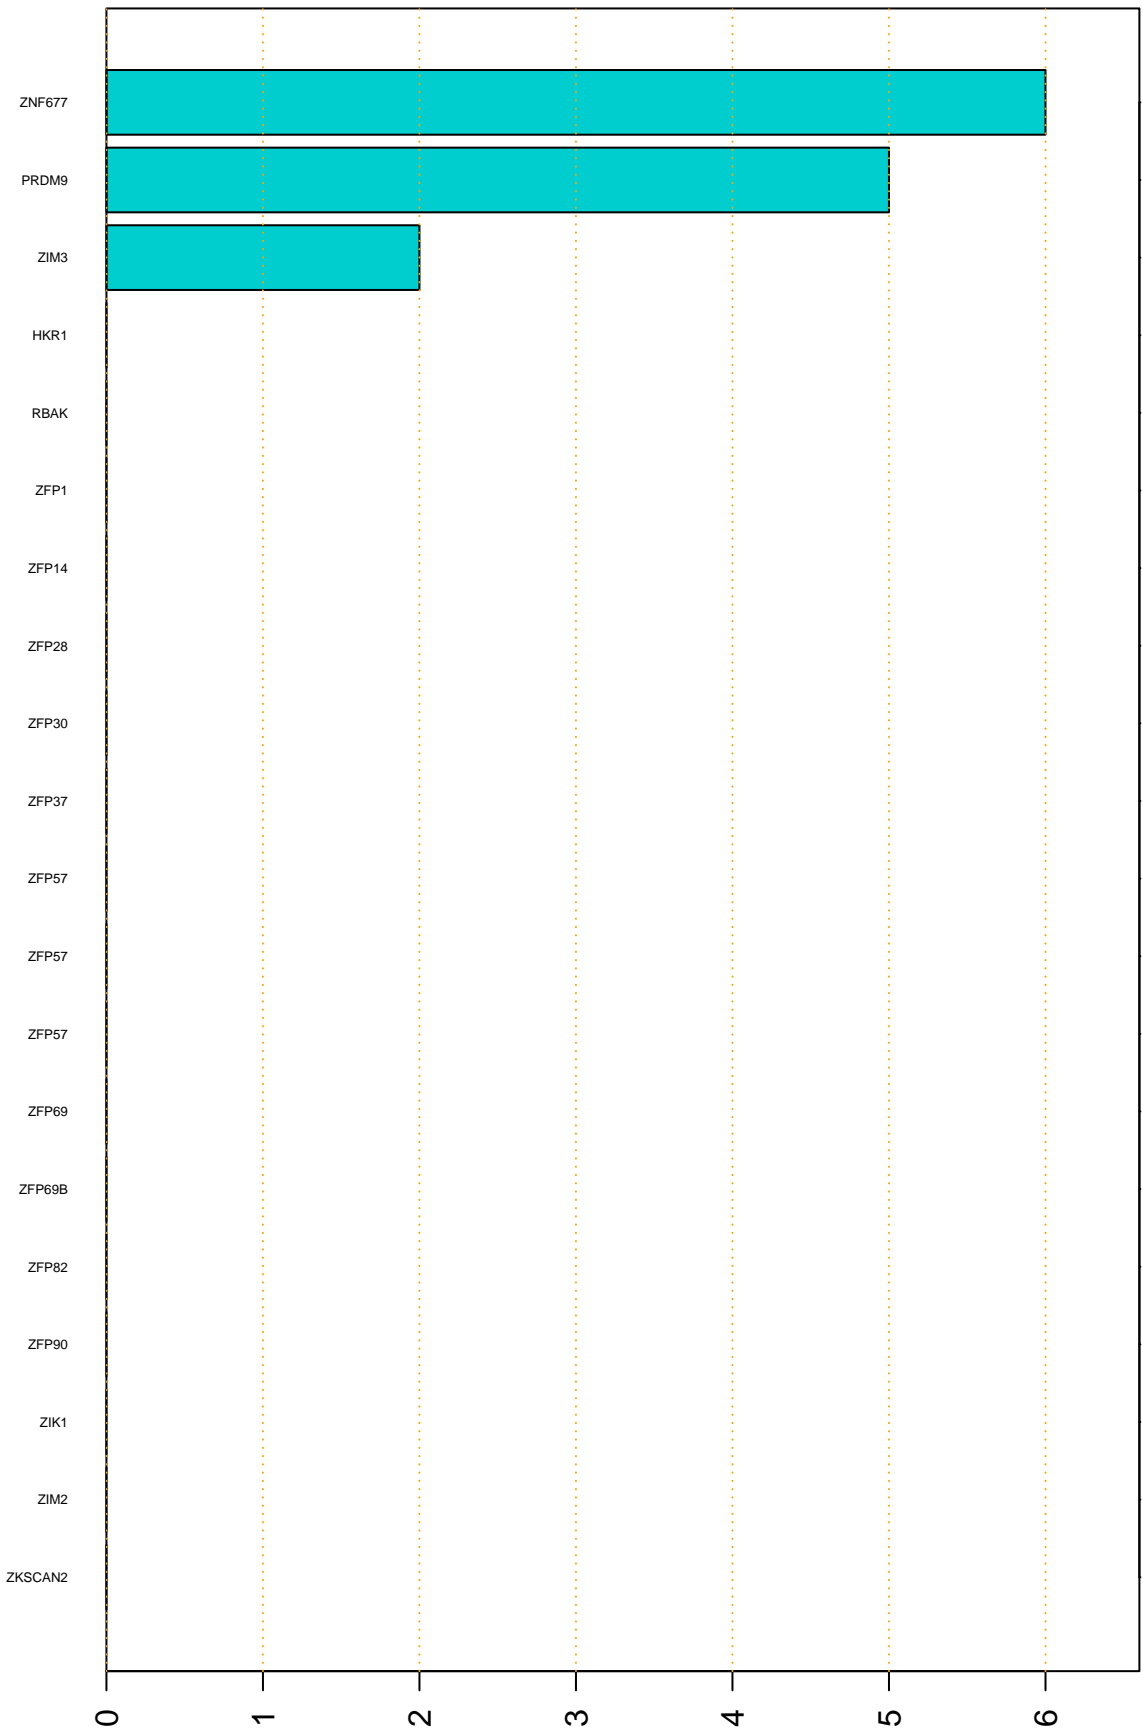

Enriched KZFP

#TE sfam with peak