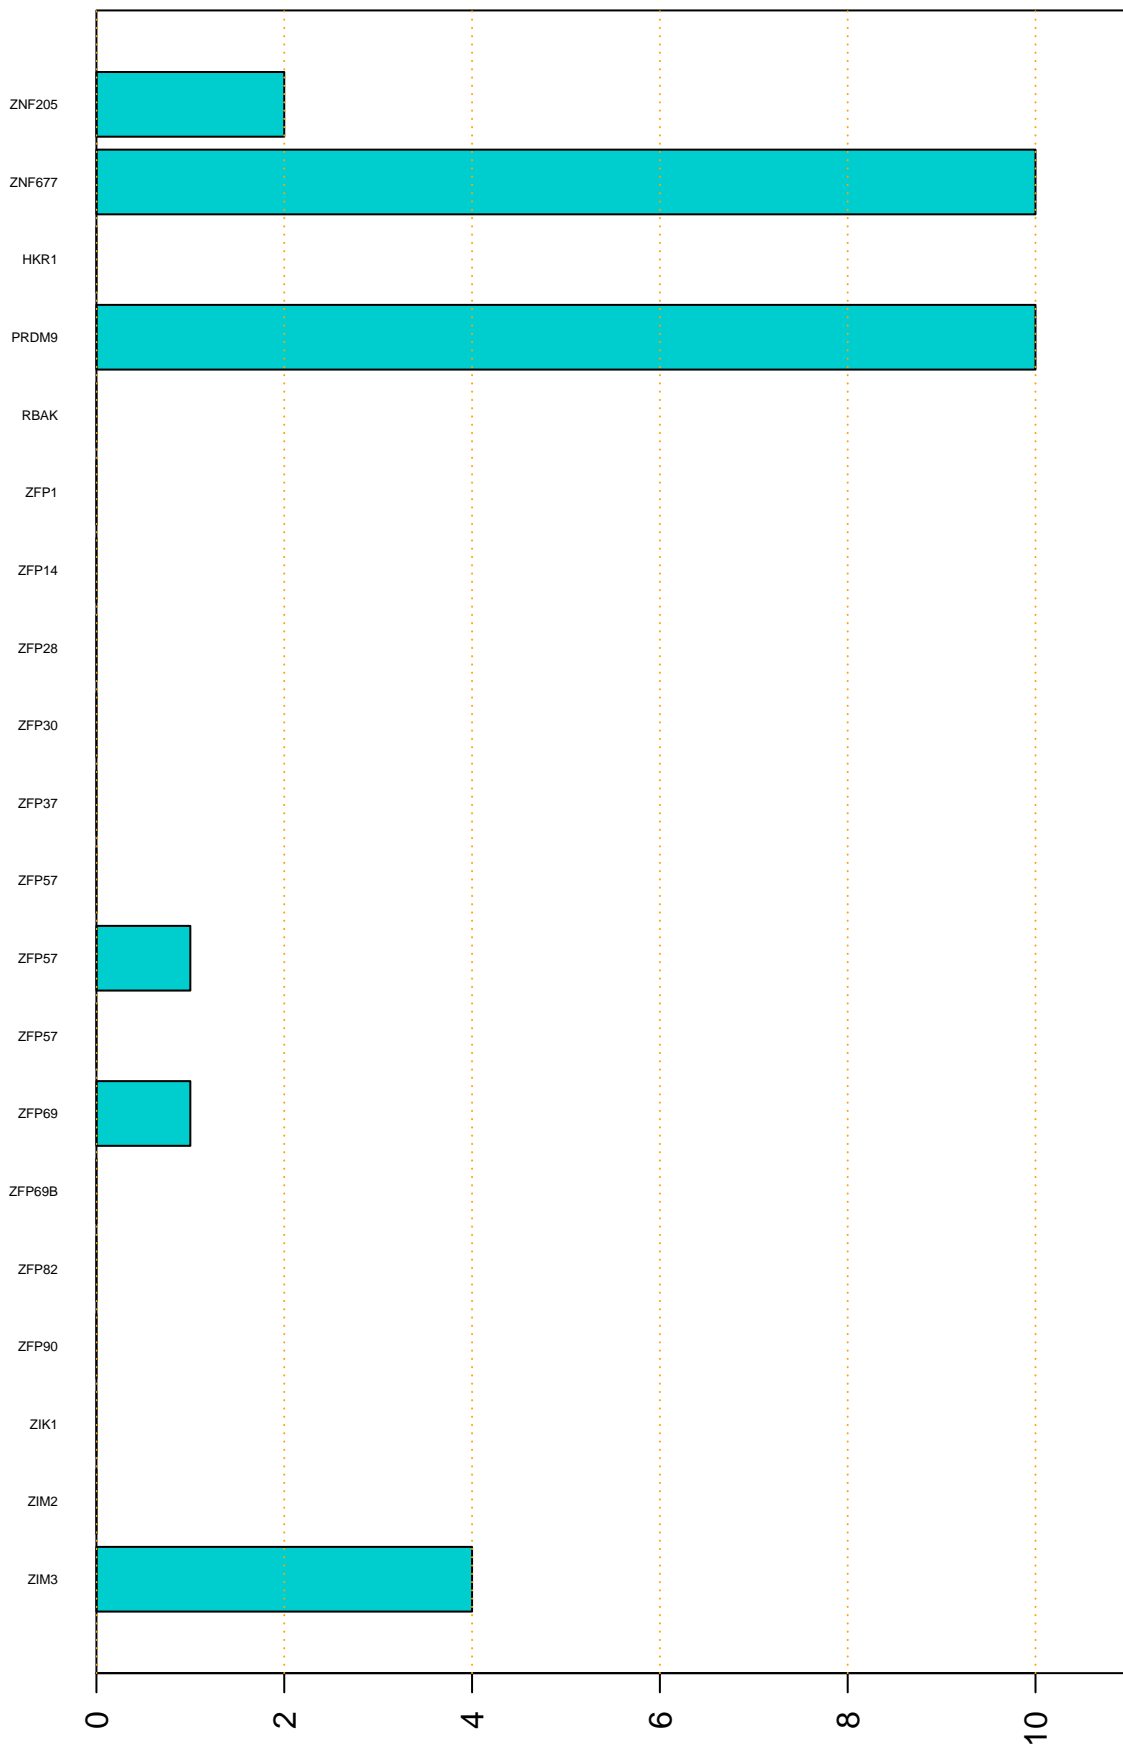

Enriched KZFP

#TE sfam with peak