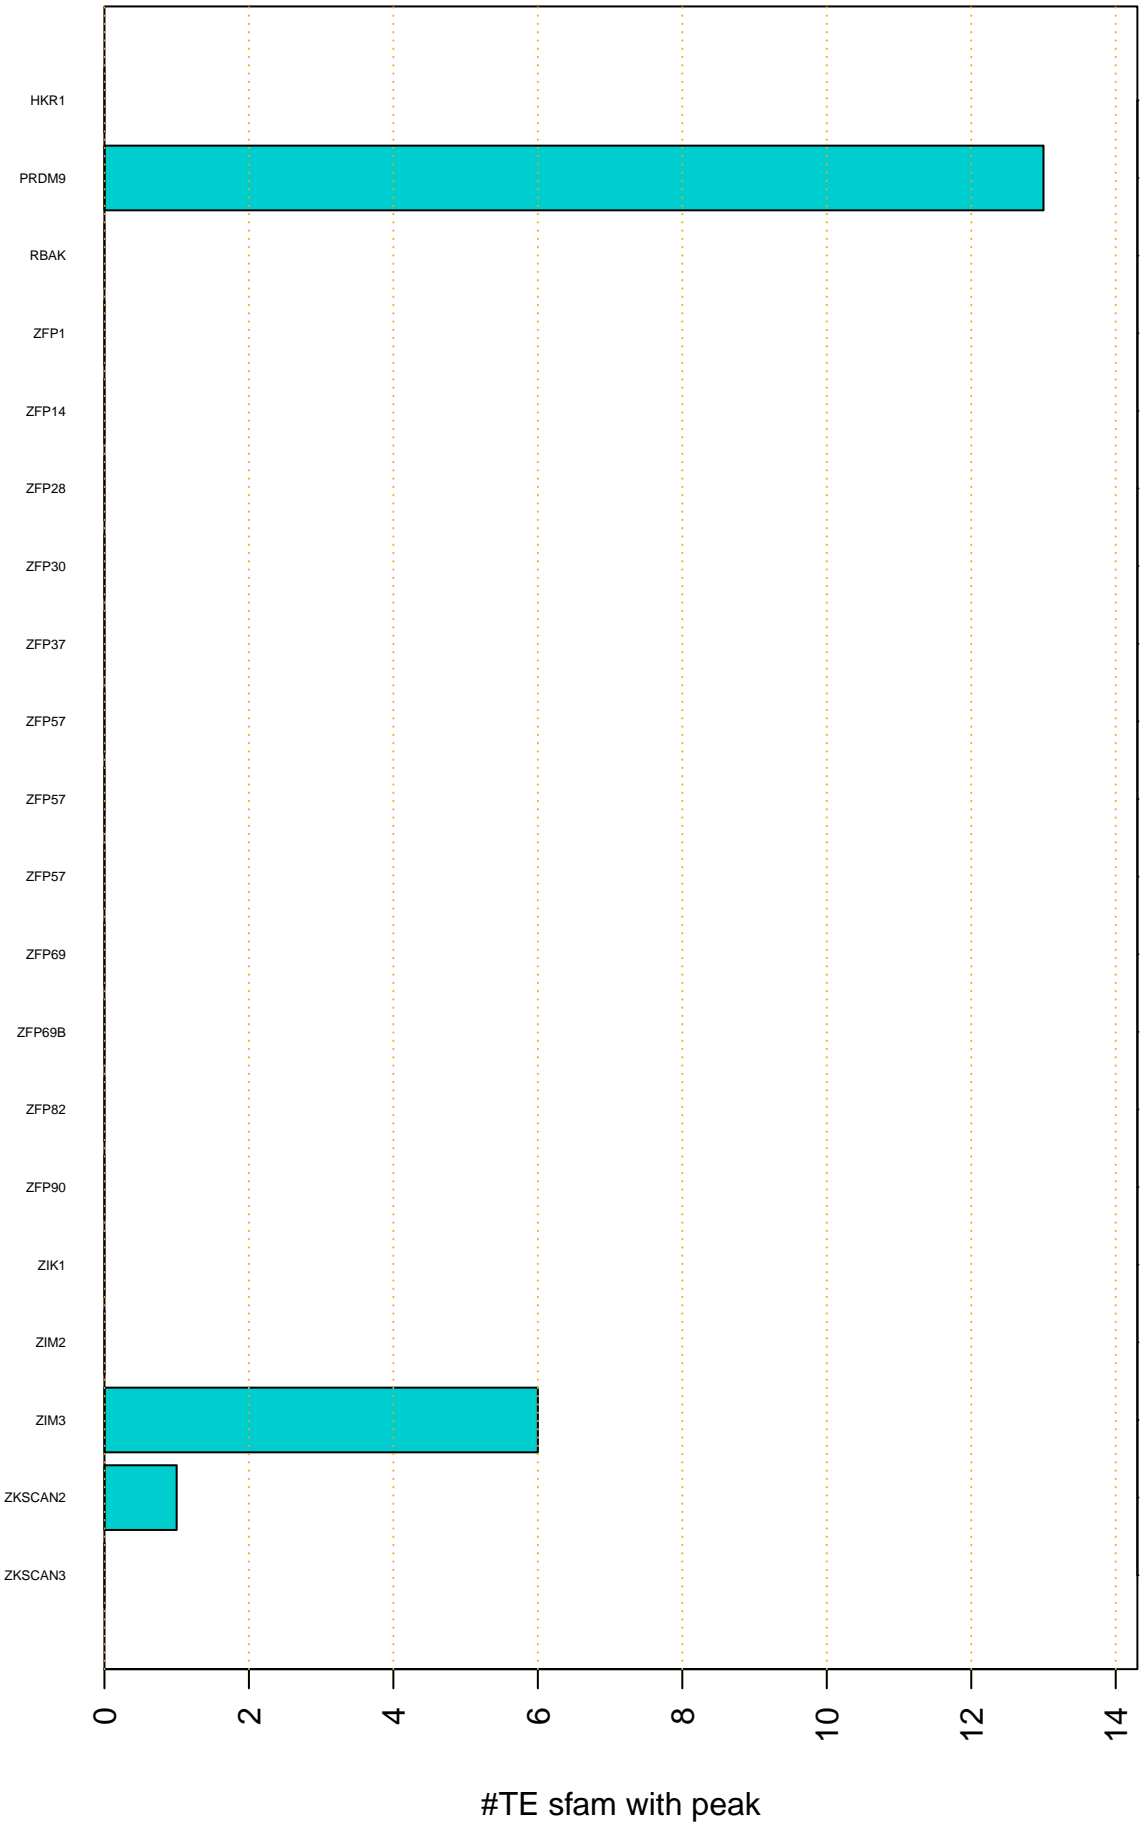

Enriched KZFP

#TE sfam with peak