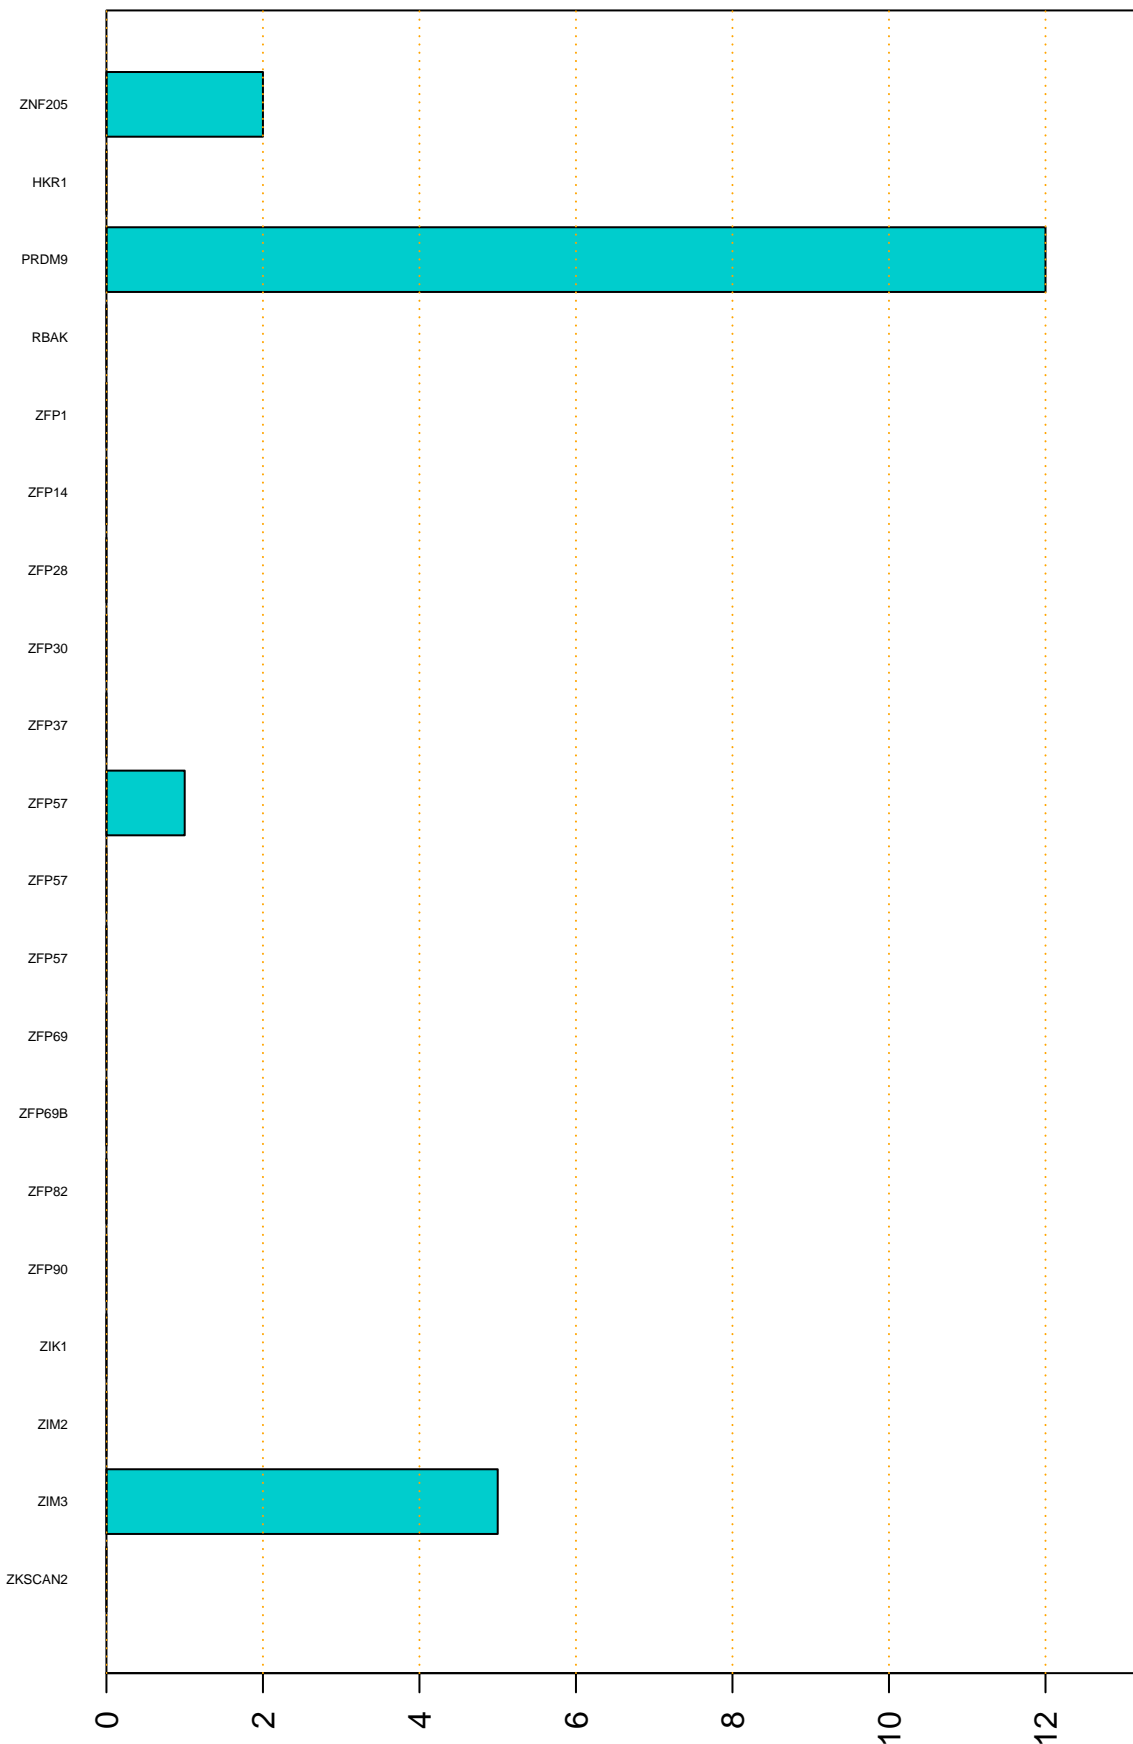

Enriched KZFP

#TE sfam with peak