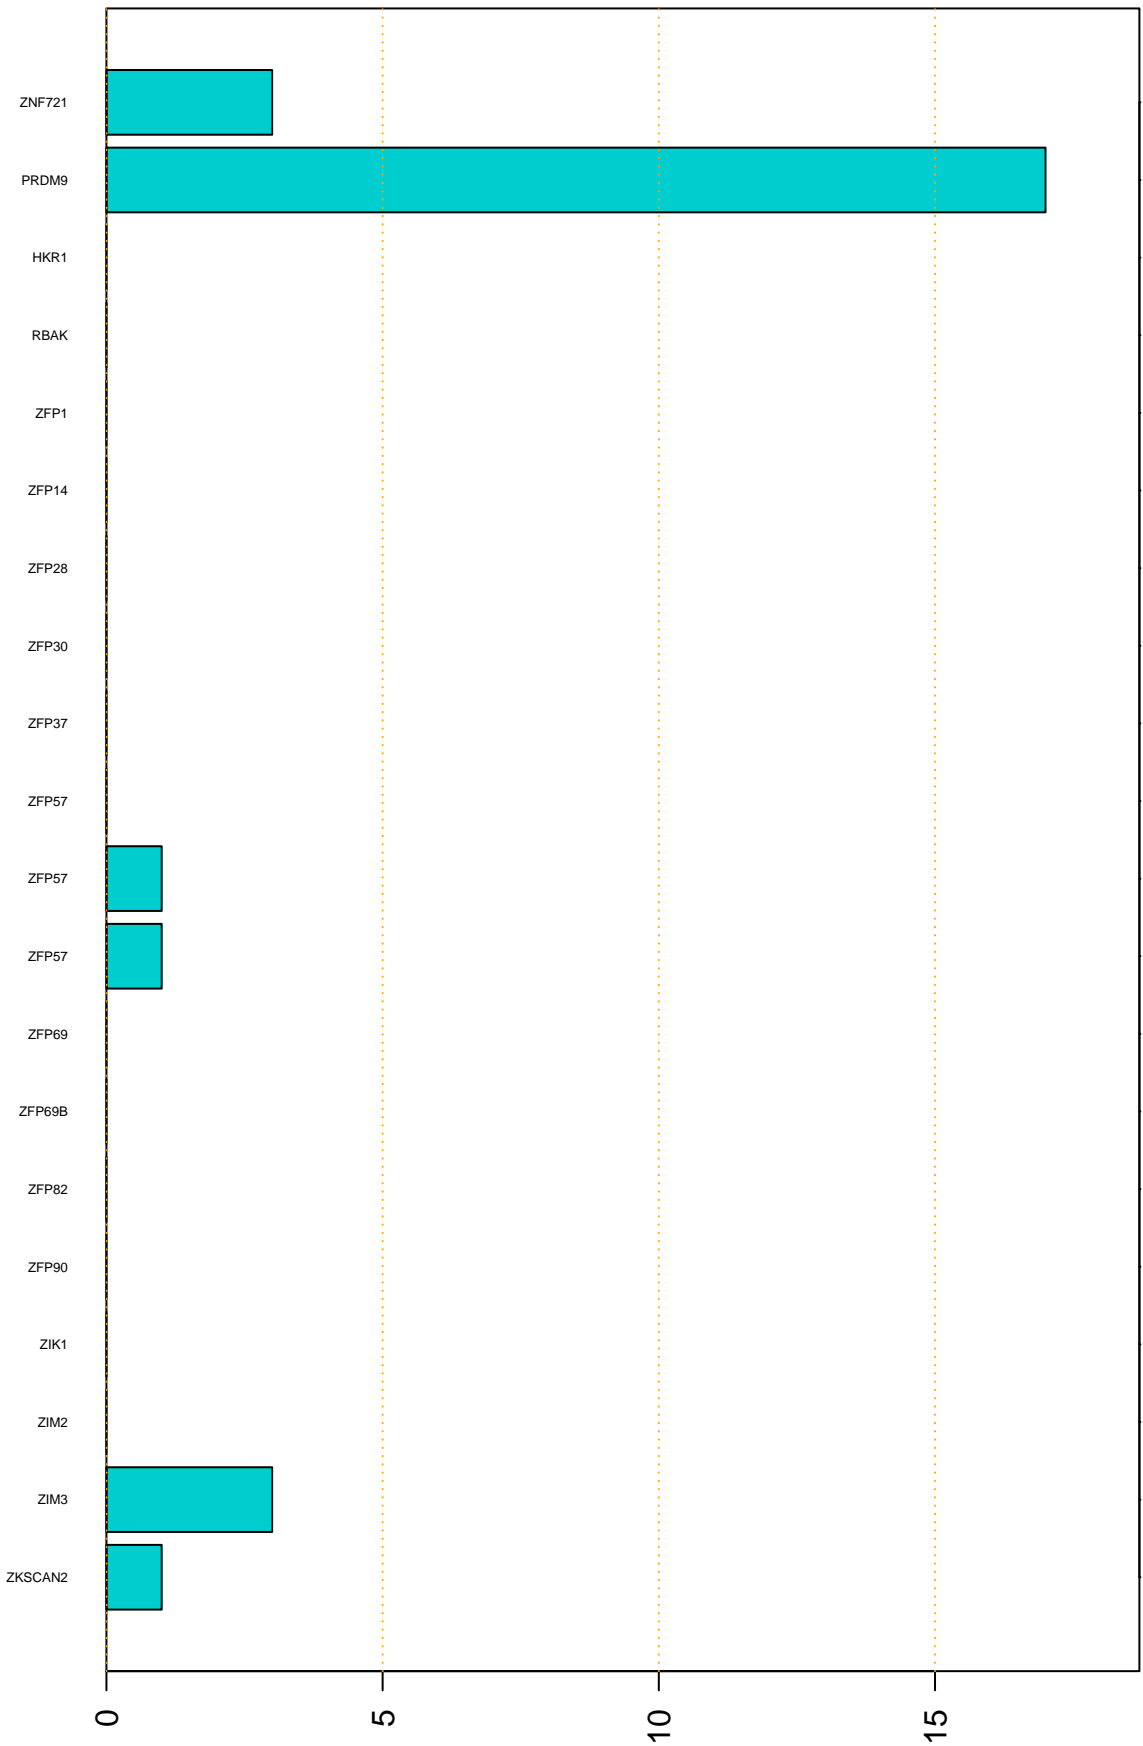

Enriched KZFP

#TE sfam with peak