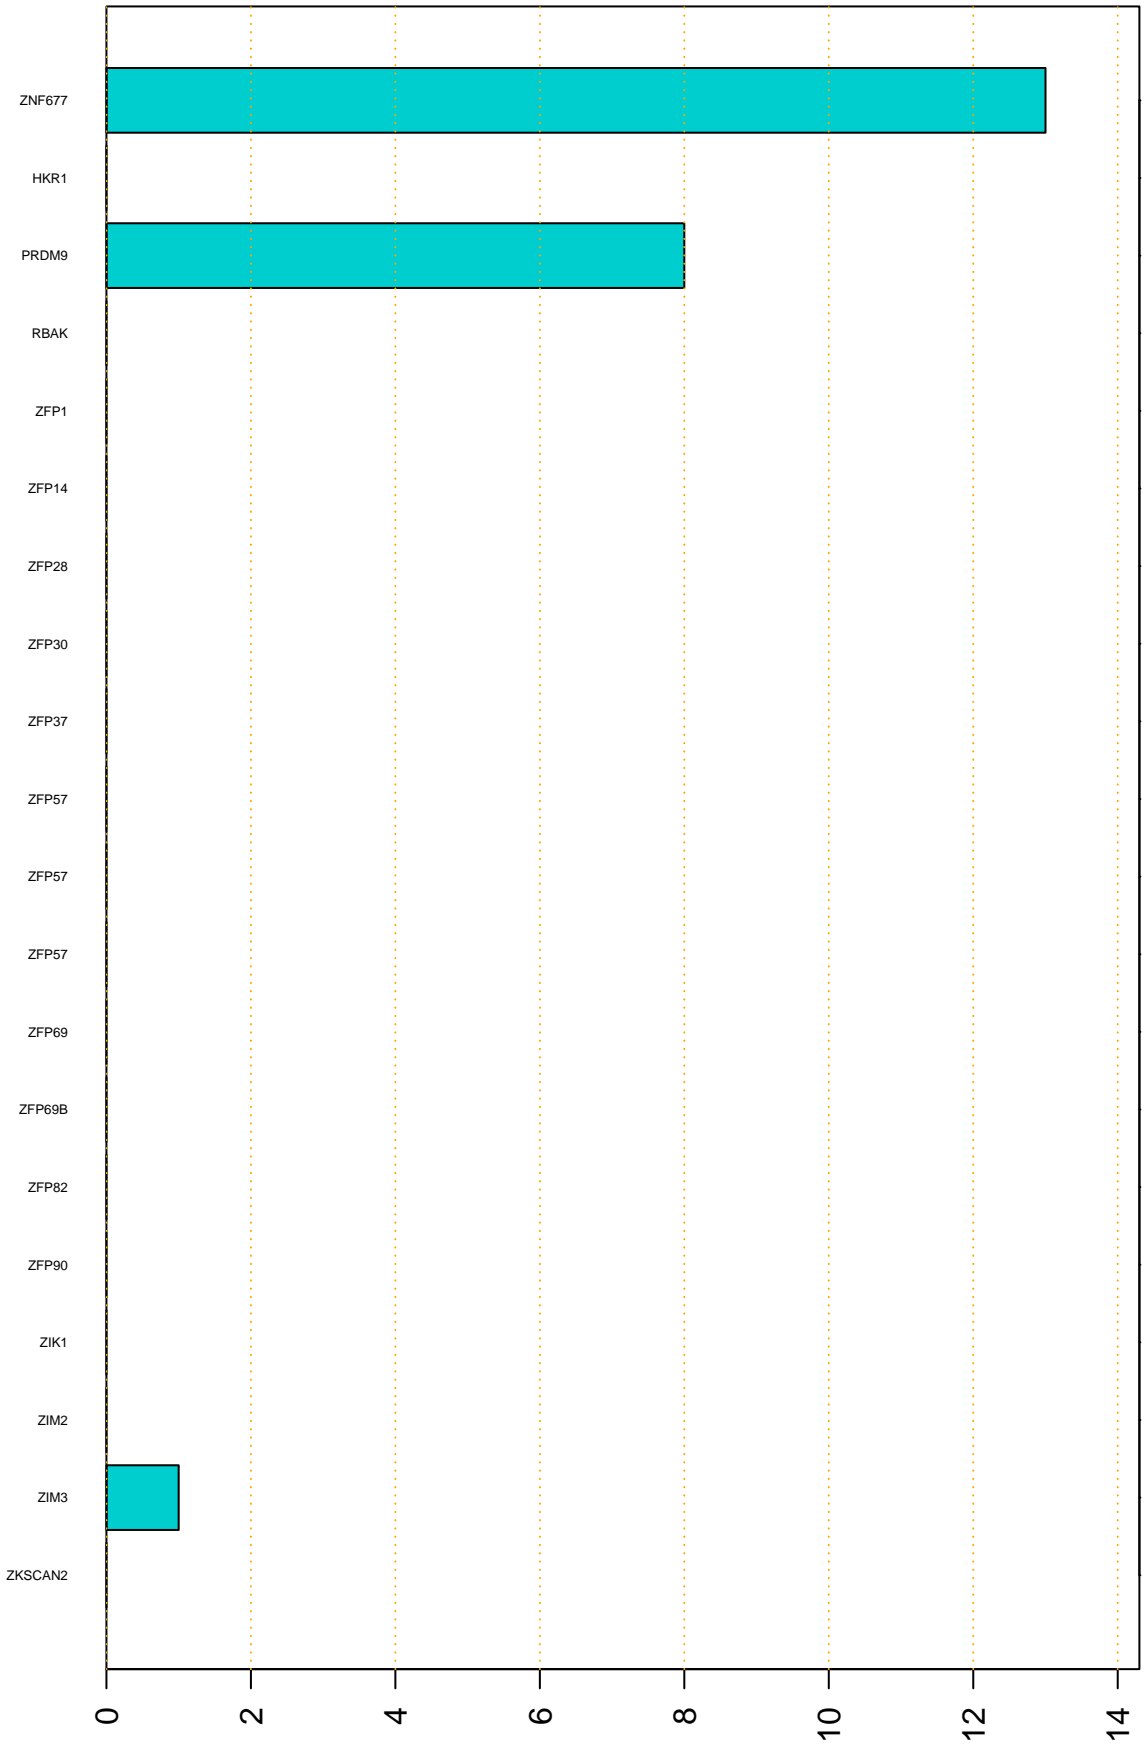

Enriched KZFP

#TE sfam with peak