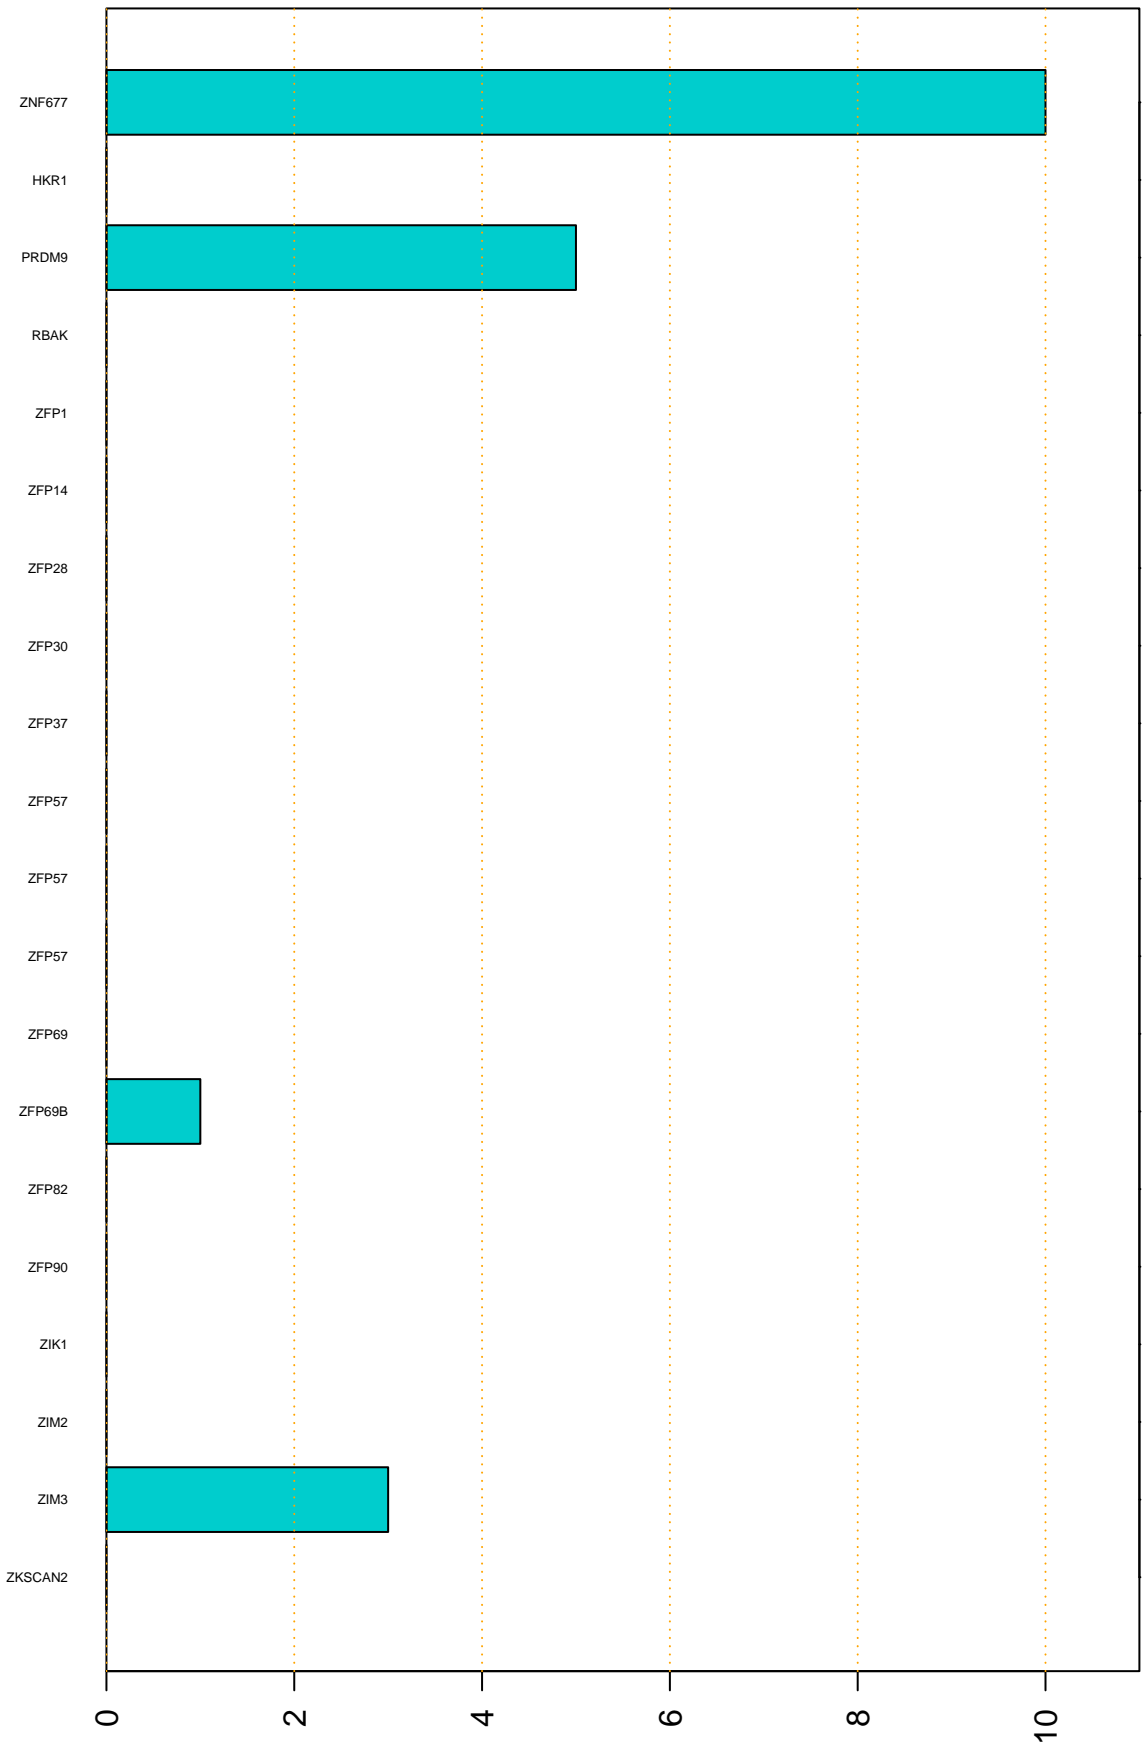

Enriched KZFP

#TE sfam with peak