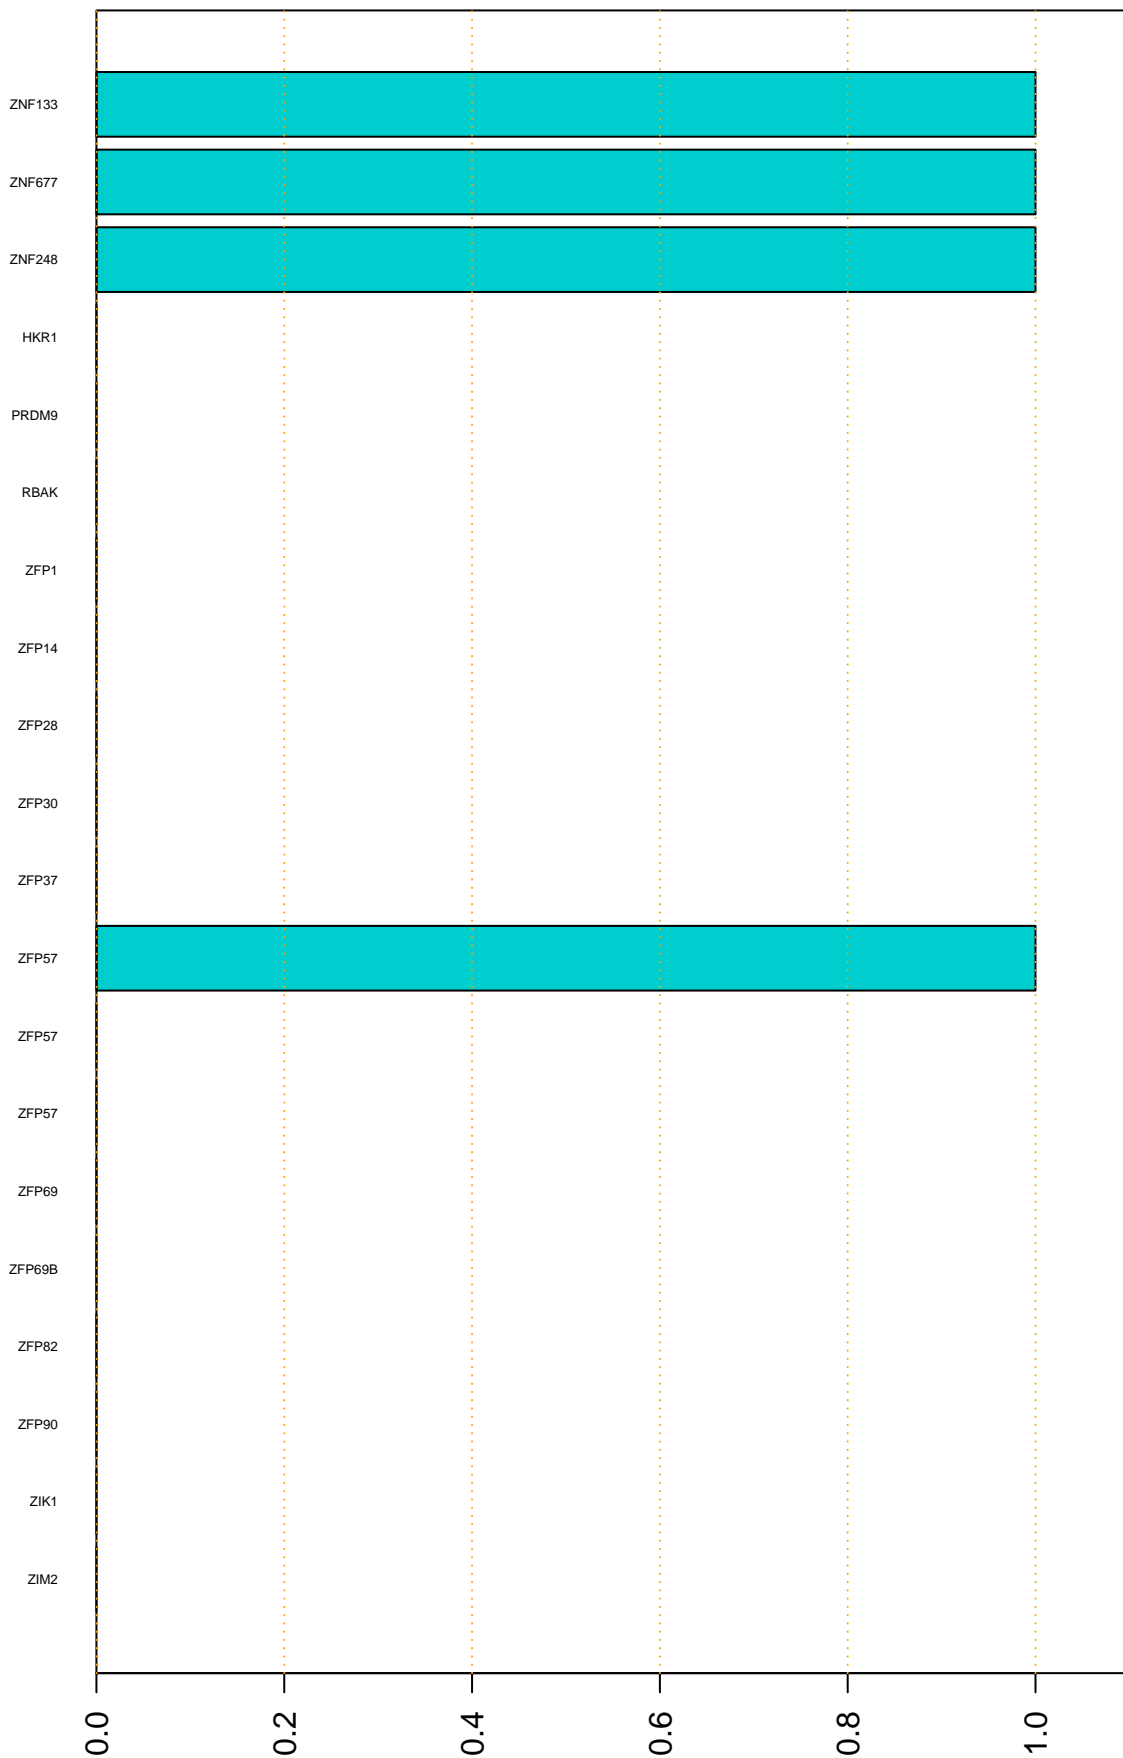

Enriched KZFP

#TE sfam with peak