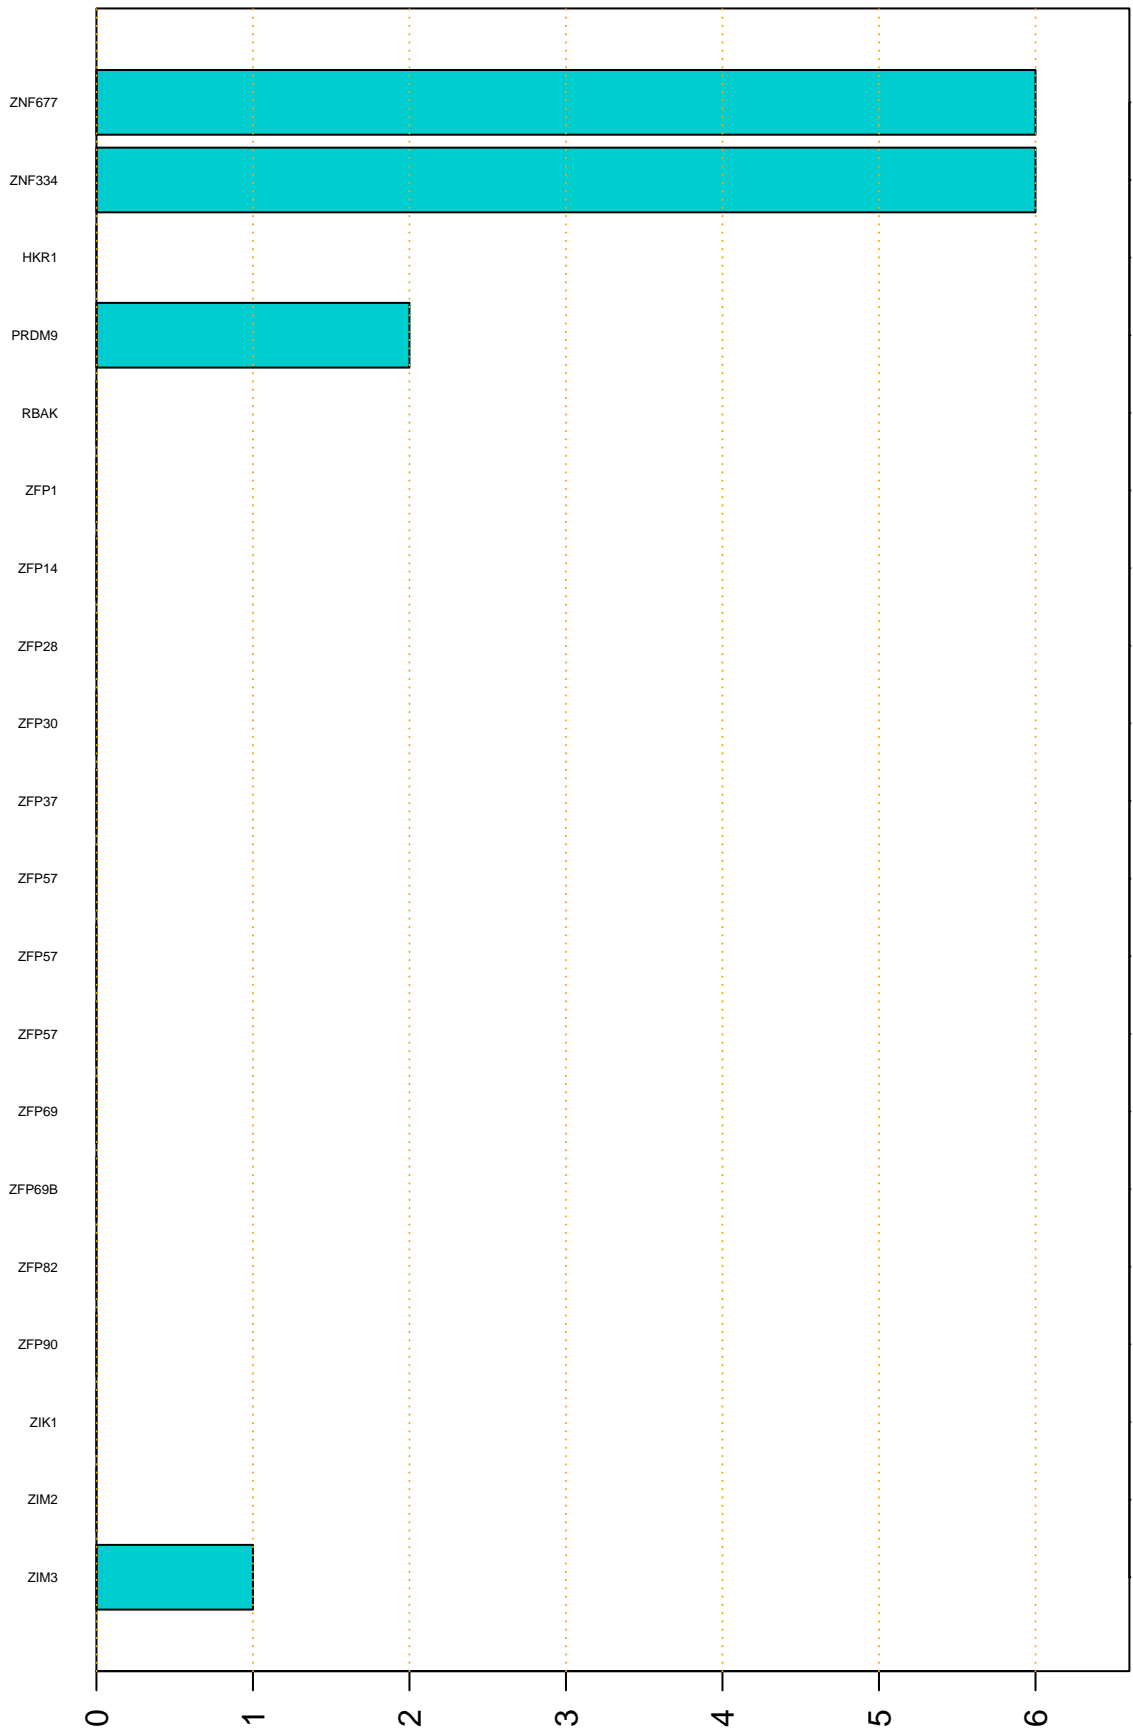

Enriched KZFP

#TE sfam with peak