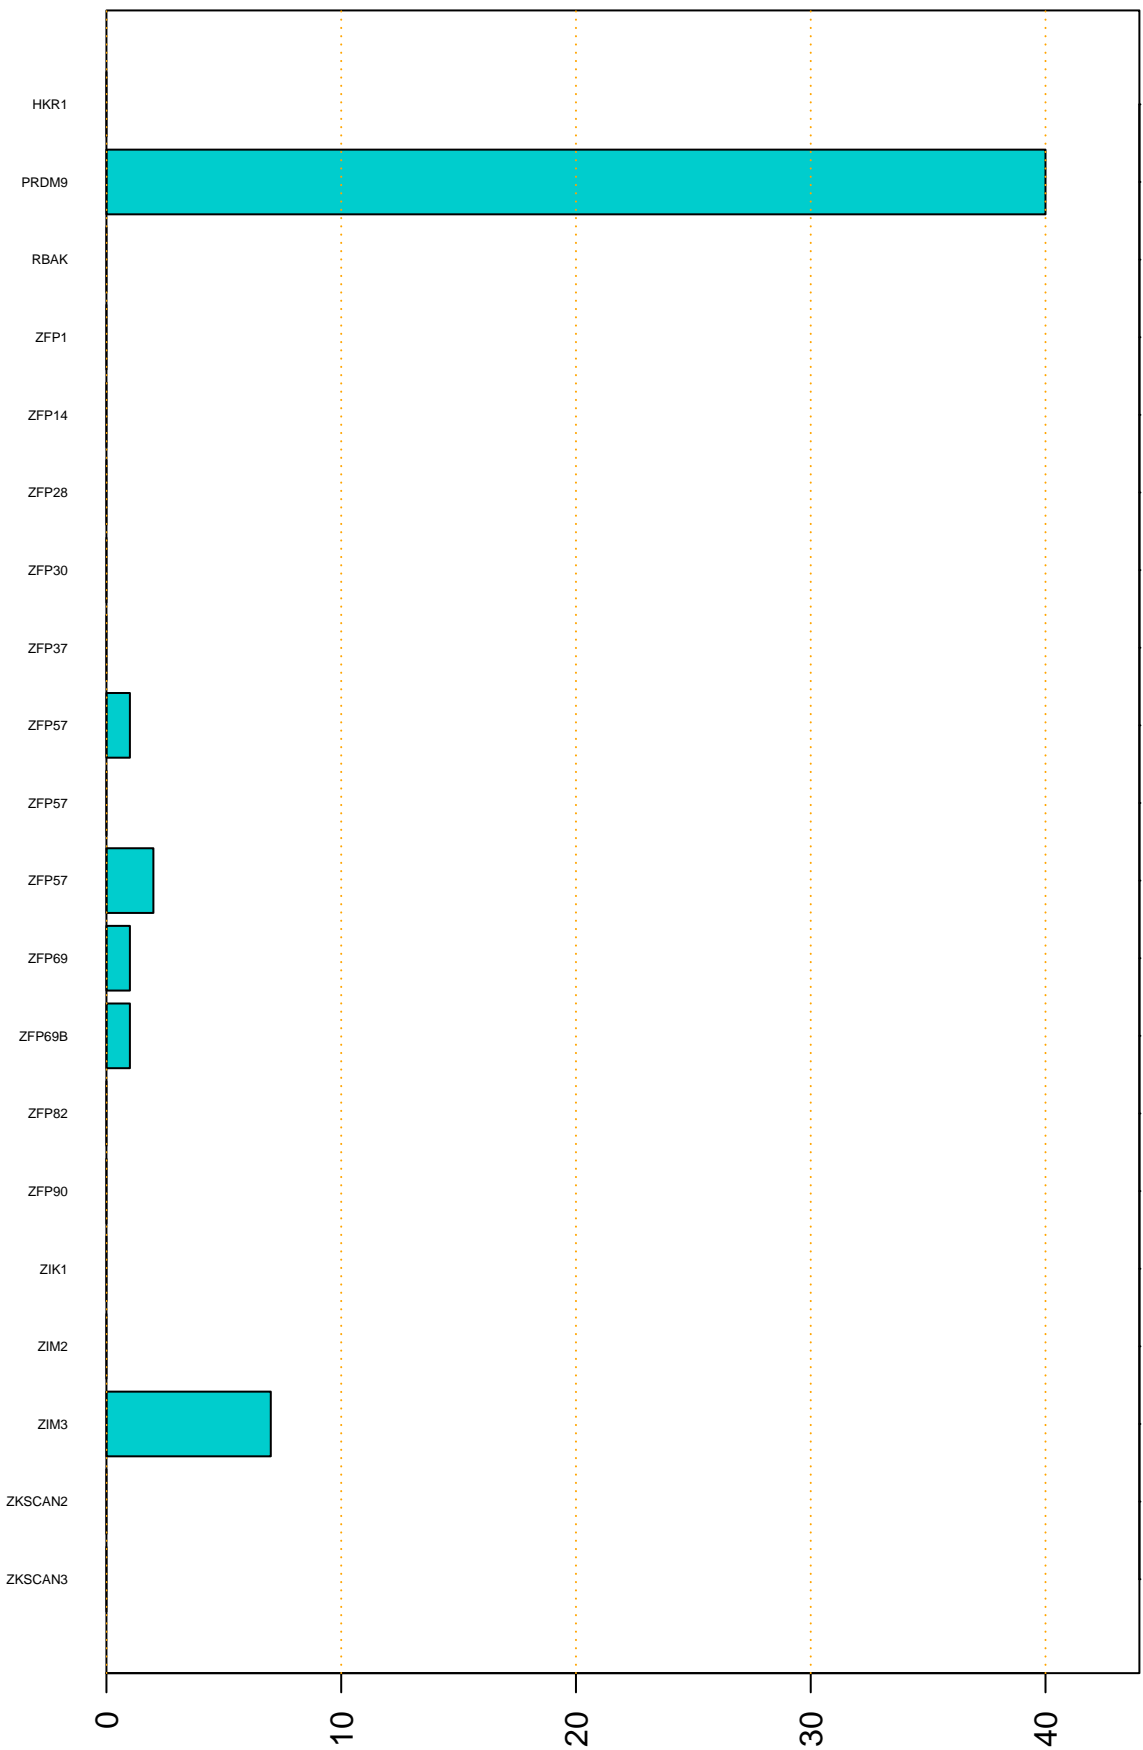

Enriched KZFP

#TE sfam with peak