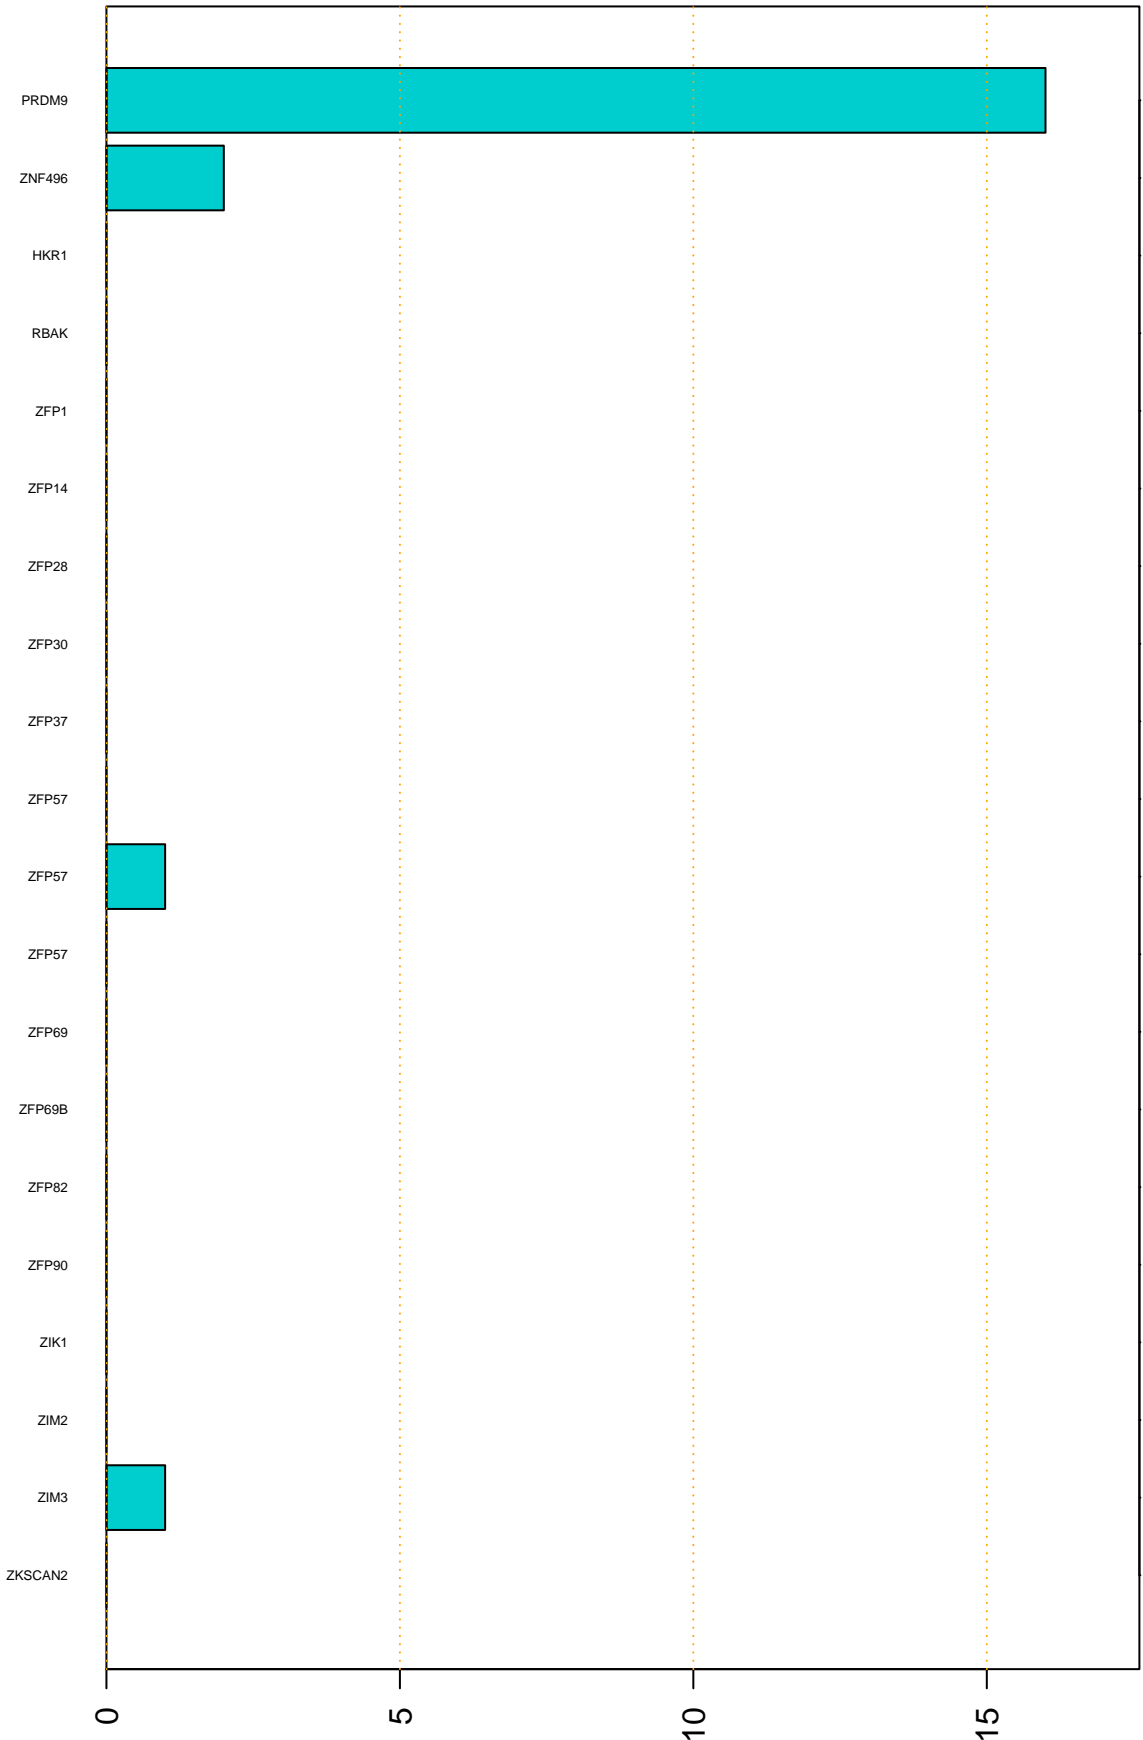

Enriched KZFP

#TE sfam with peak