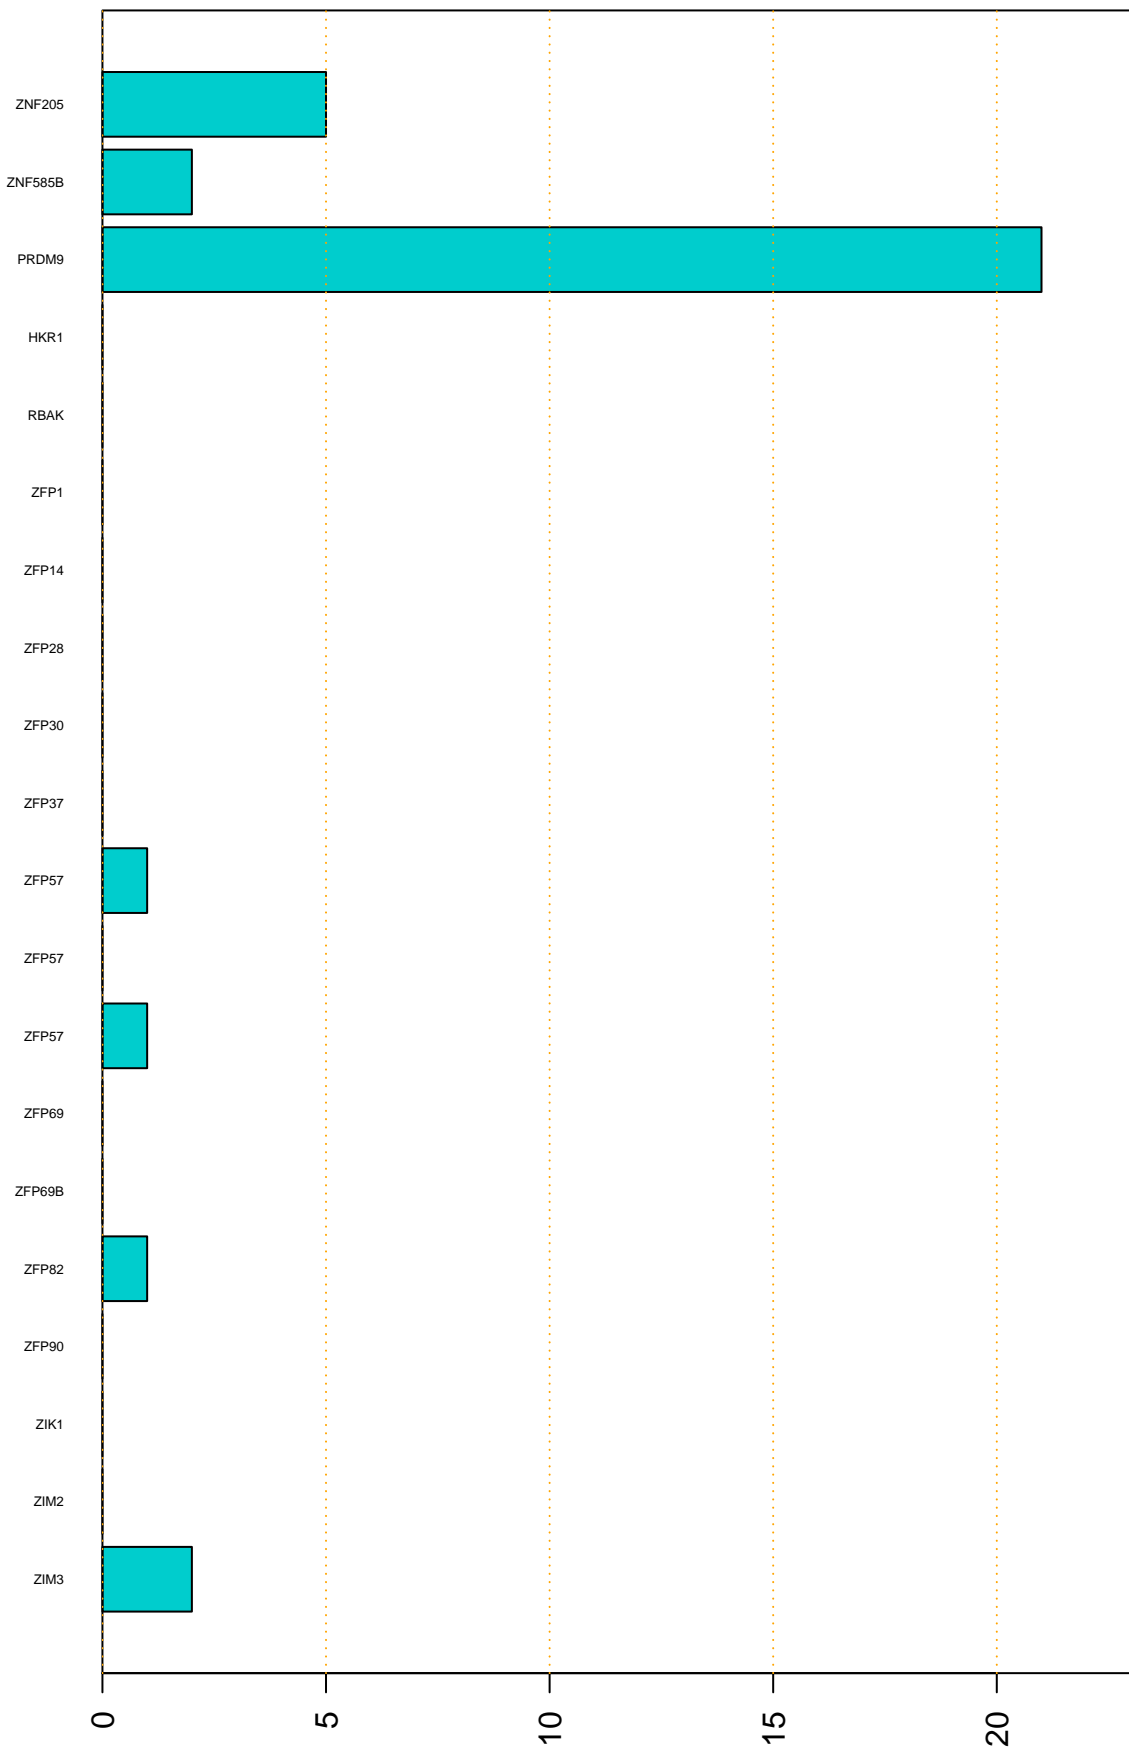

Enriched KZFP

#TE sfam with peak