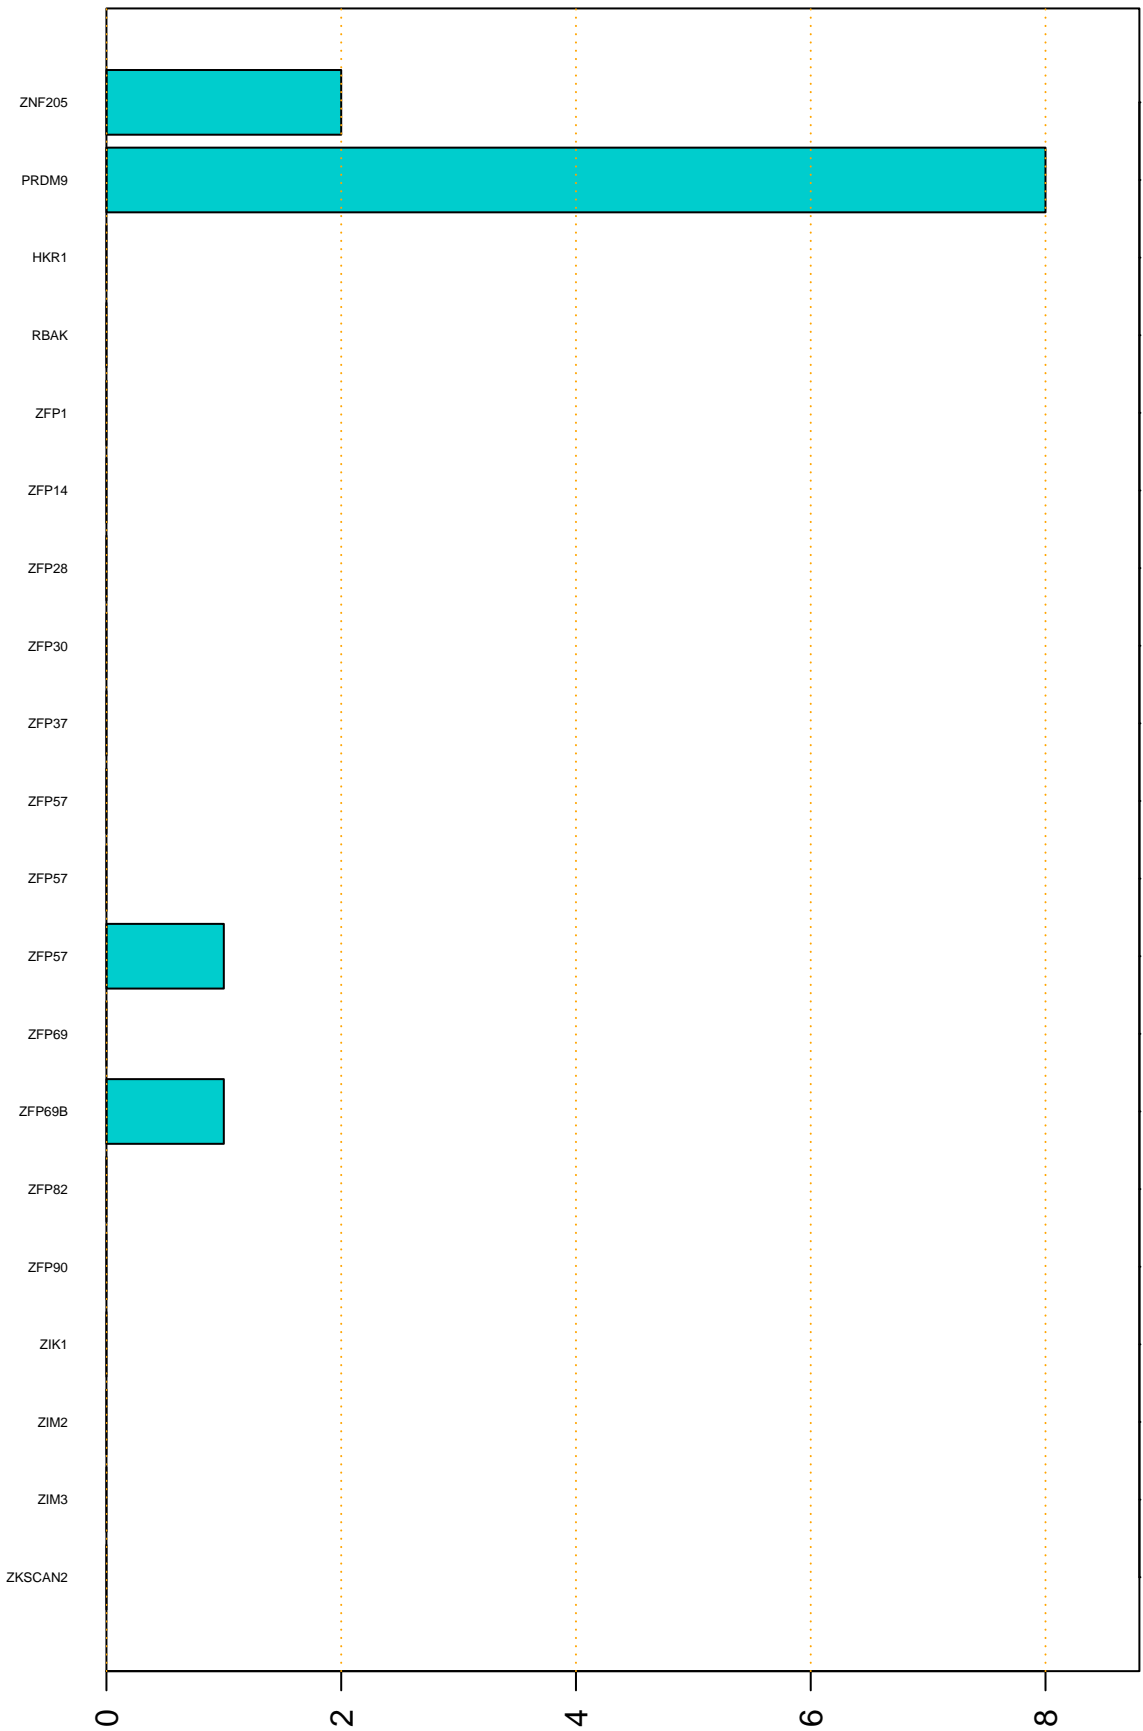

Enriched KZFP

#TE sfam with peak