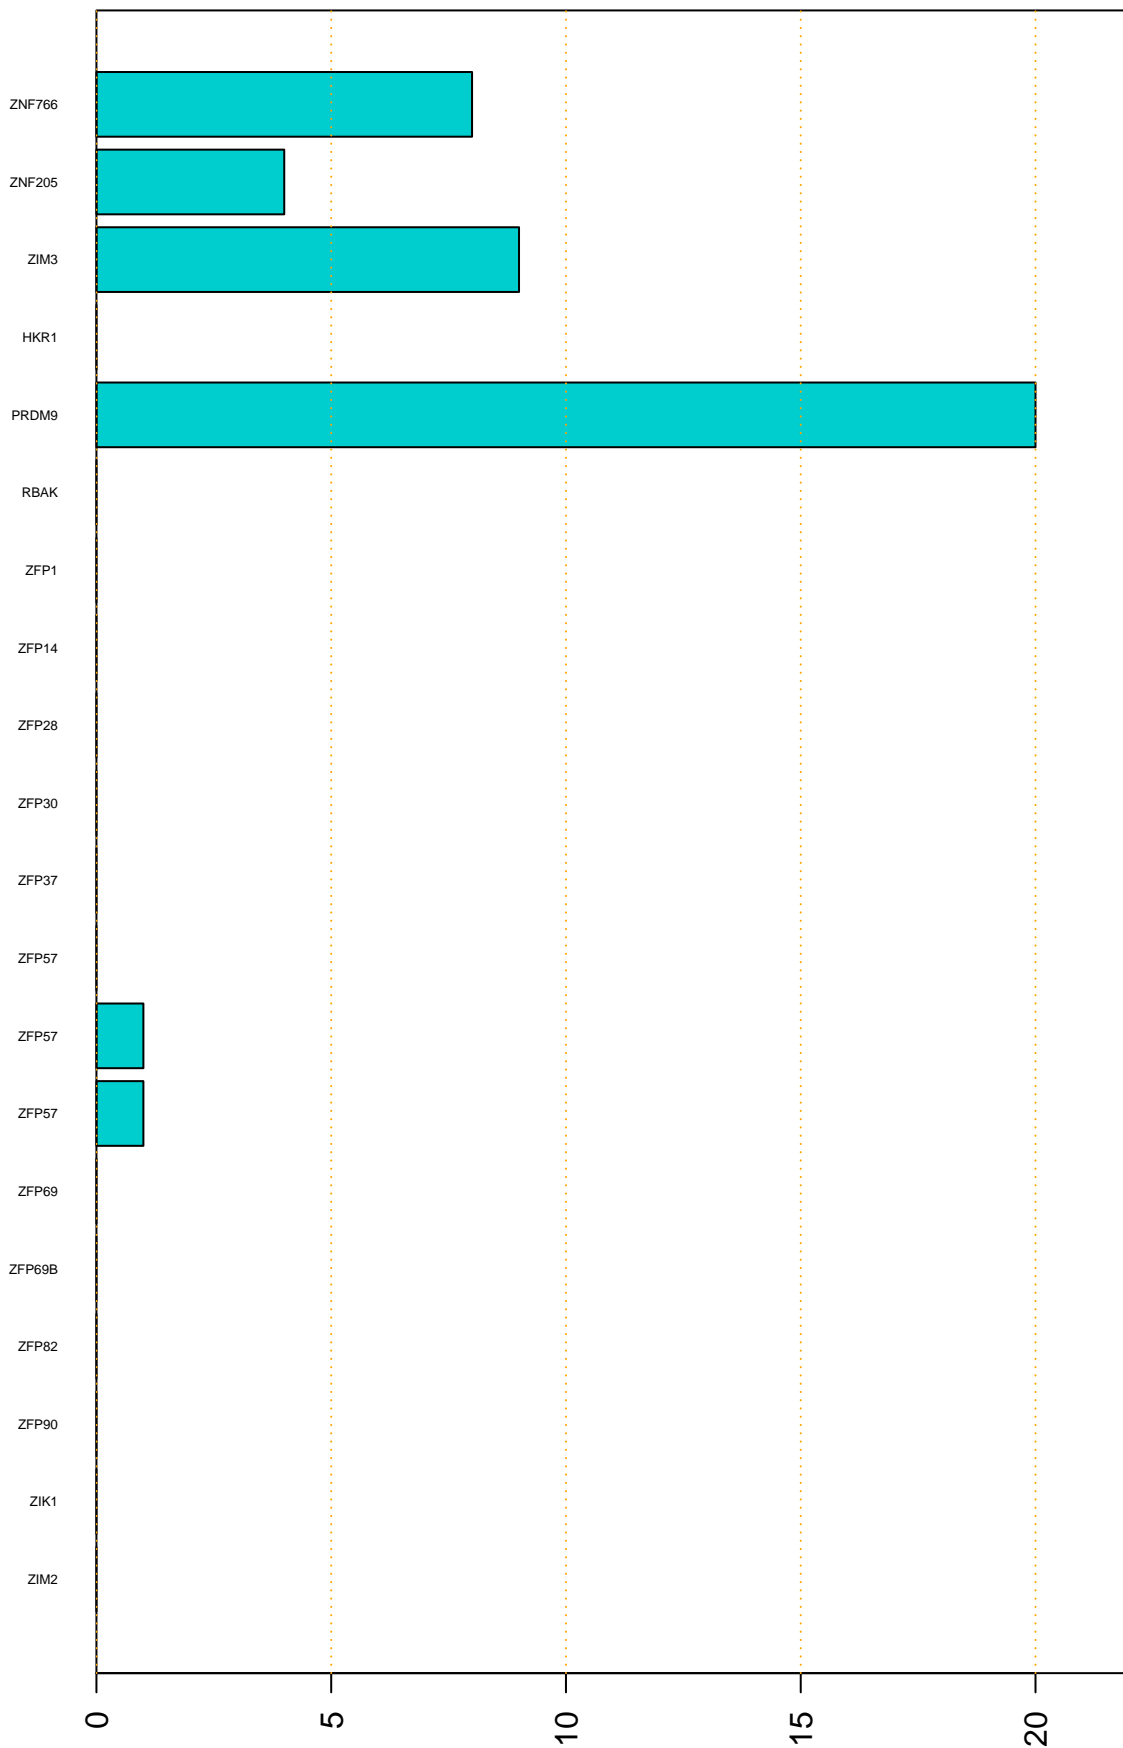

Enriched KZFP

#TE sfam with peak