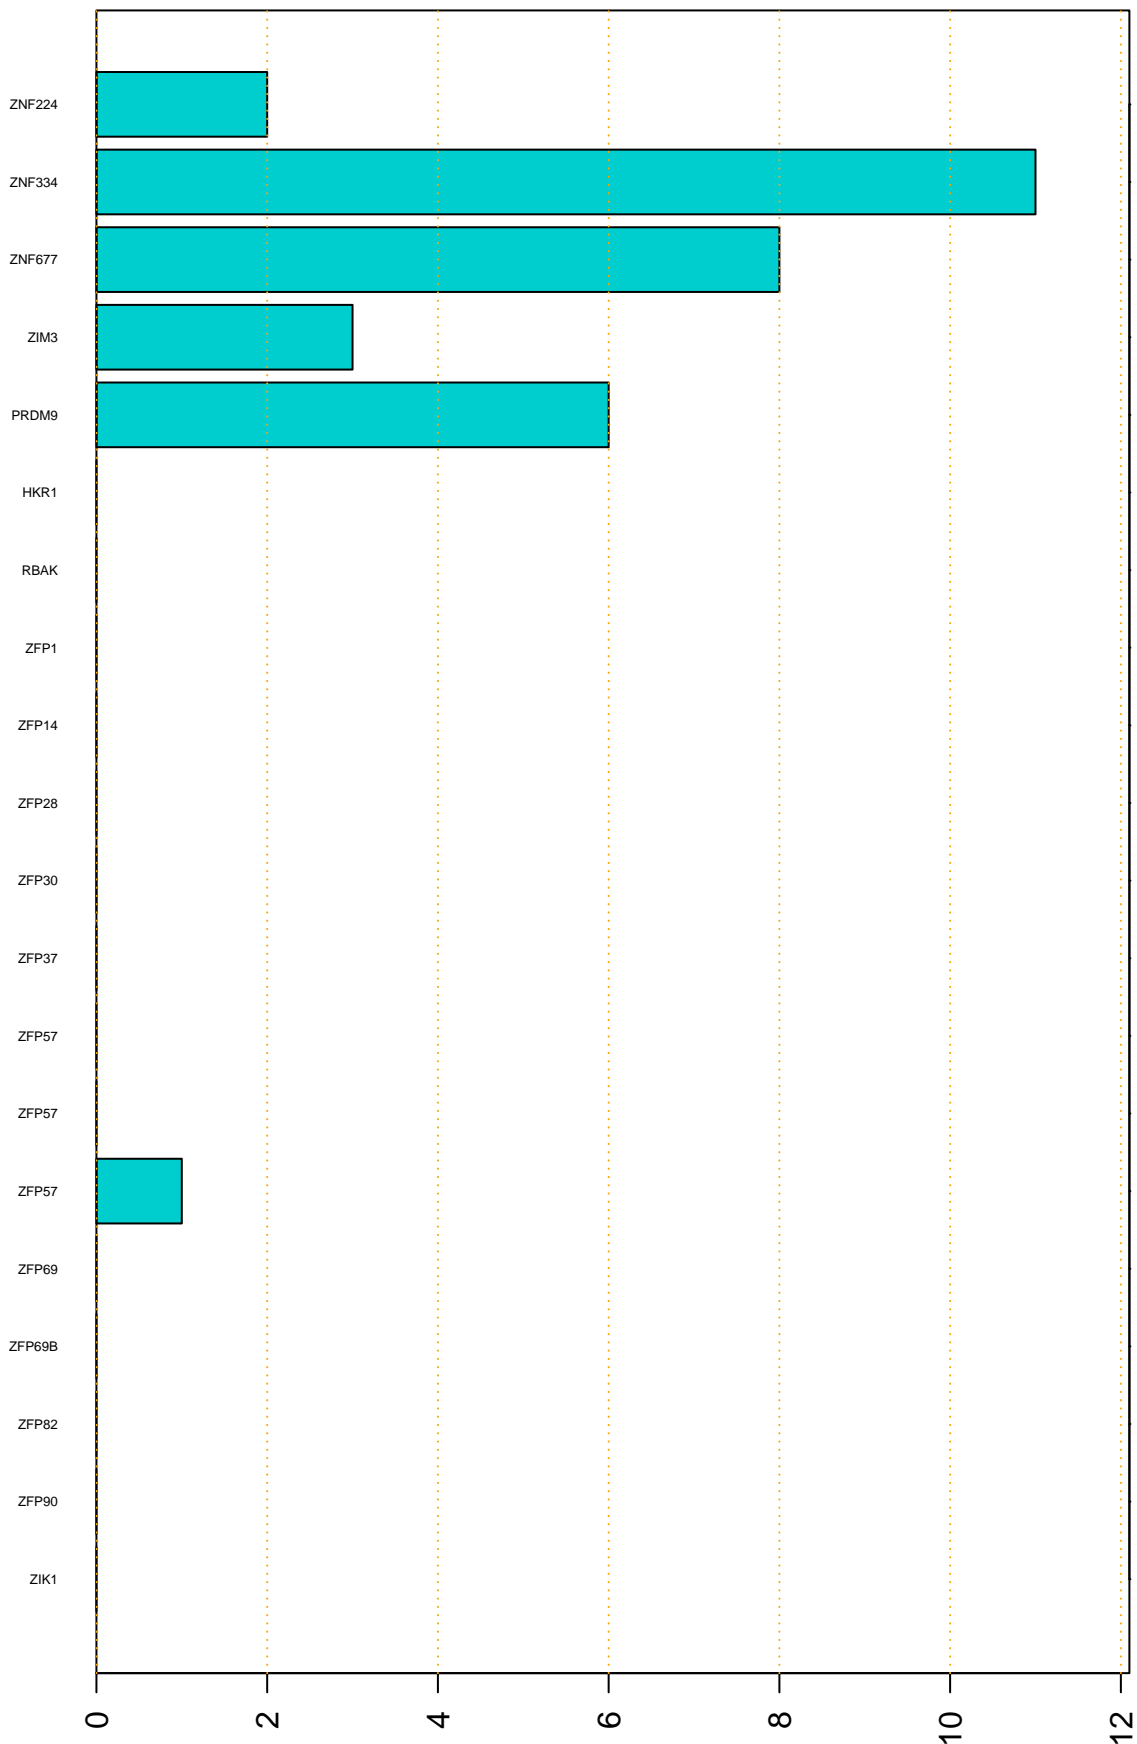

Enriched KZFP

#TE sfam with peak