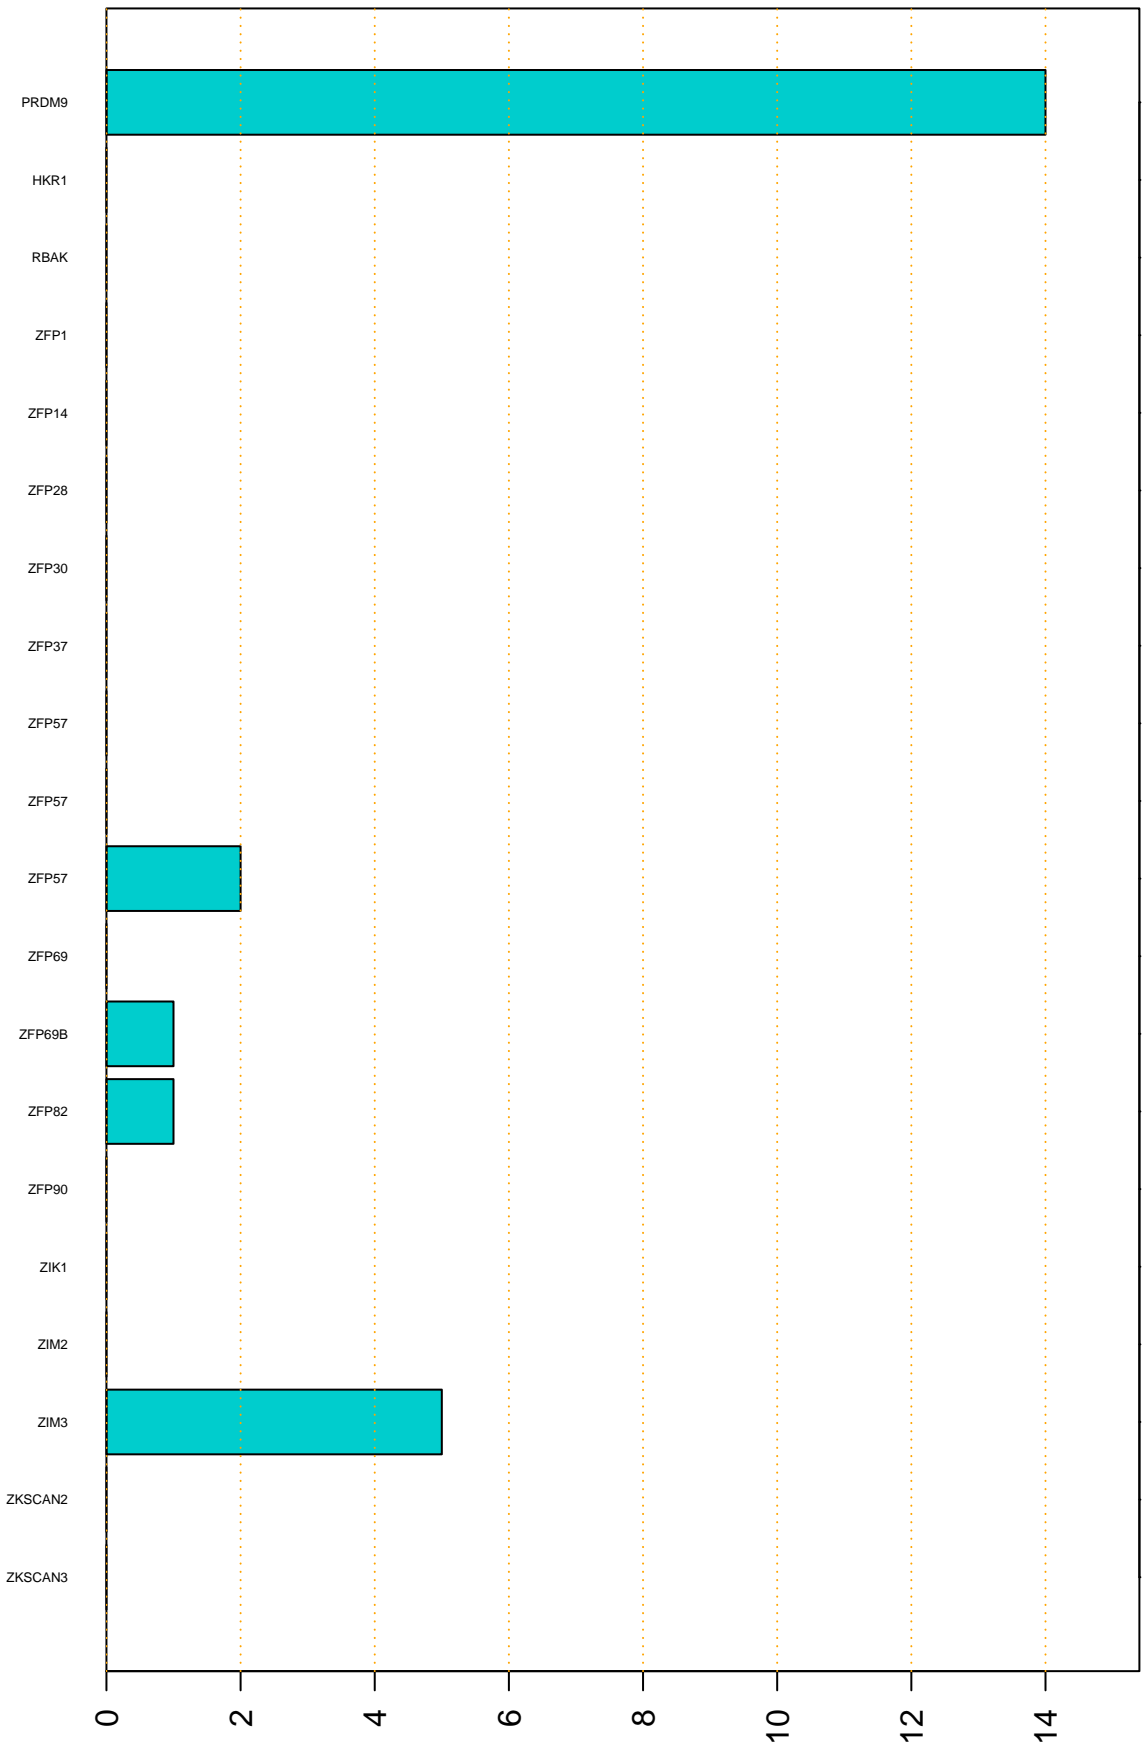

Enriched KZFP

#TE sfam with peak