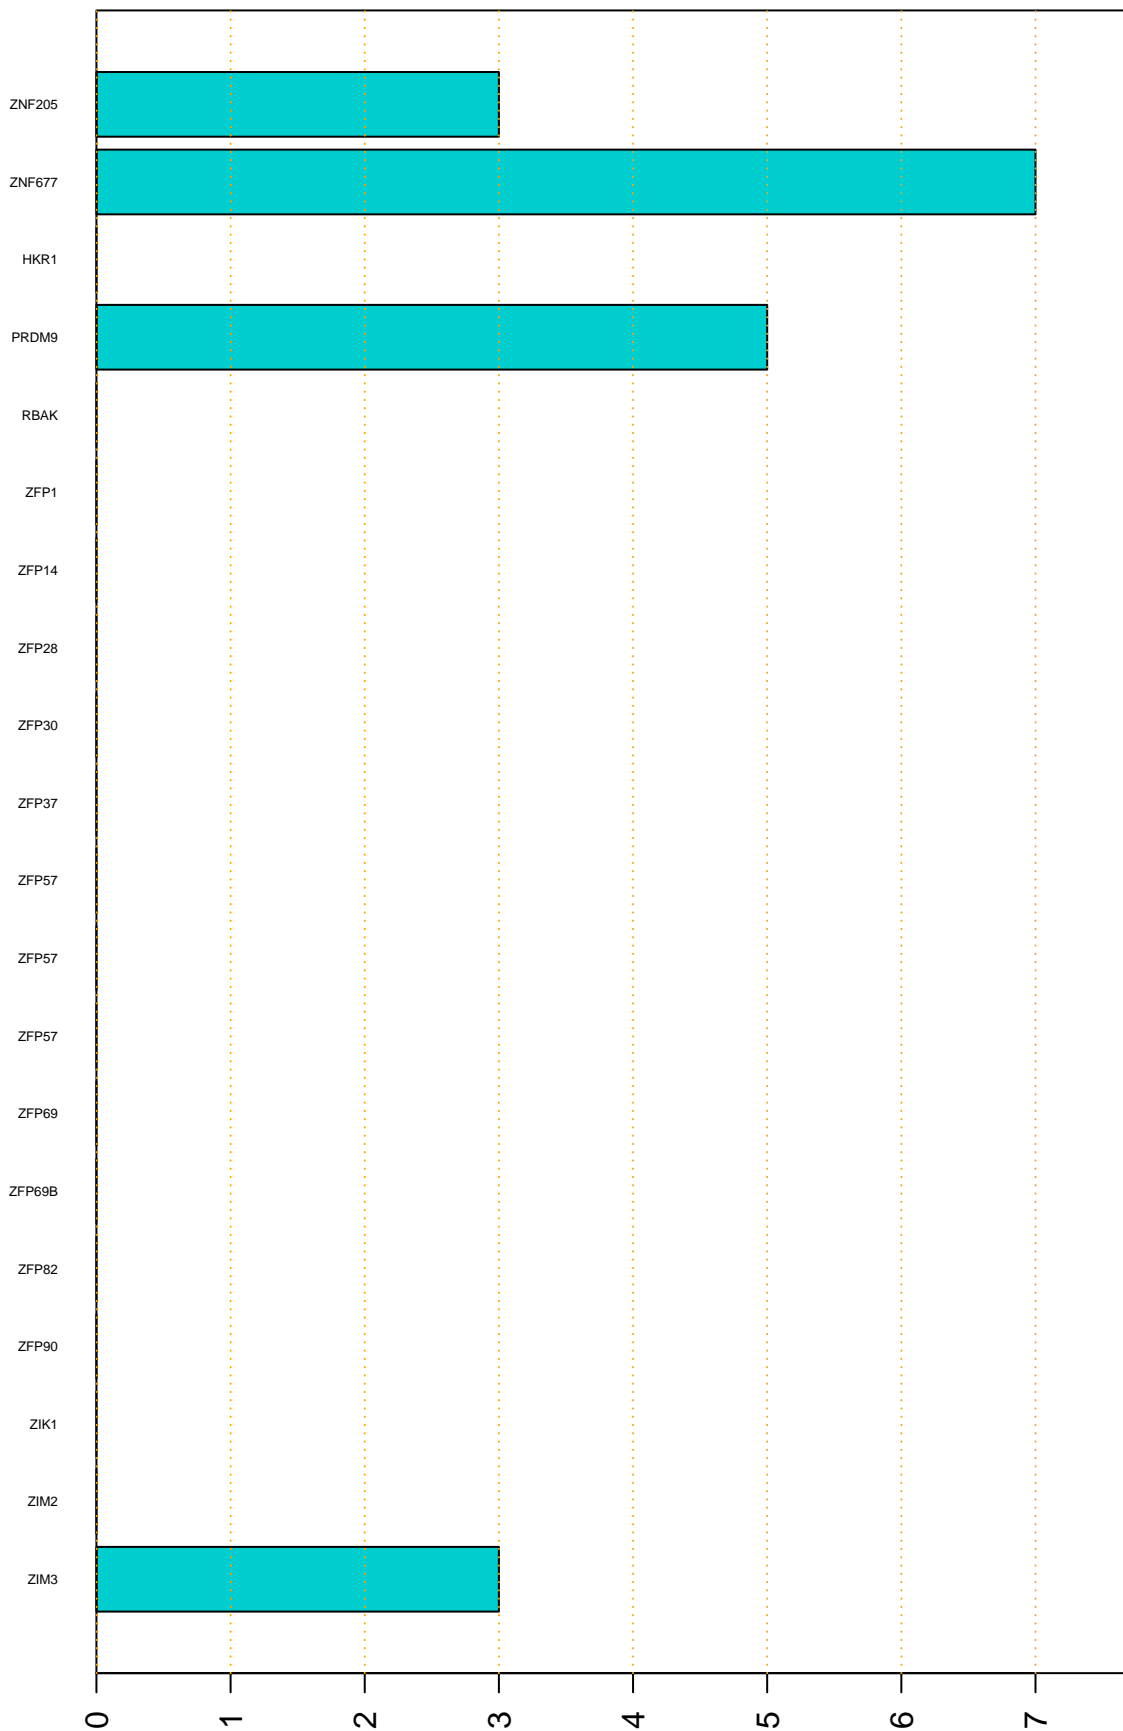

Enriched KZFP

#TE sfam with peak